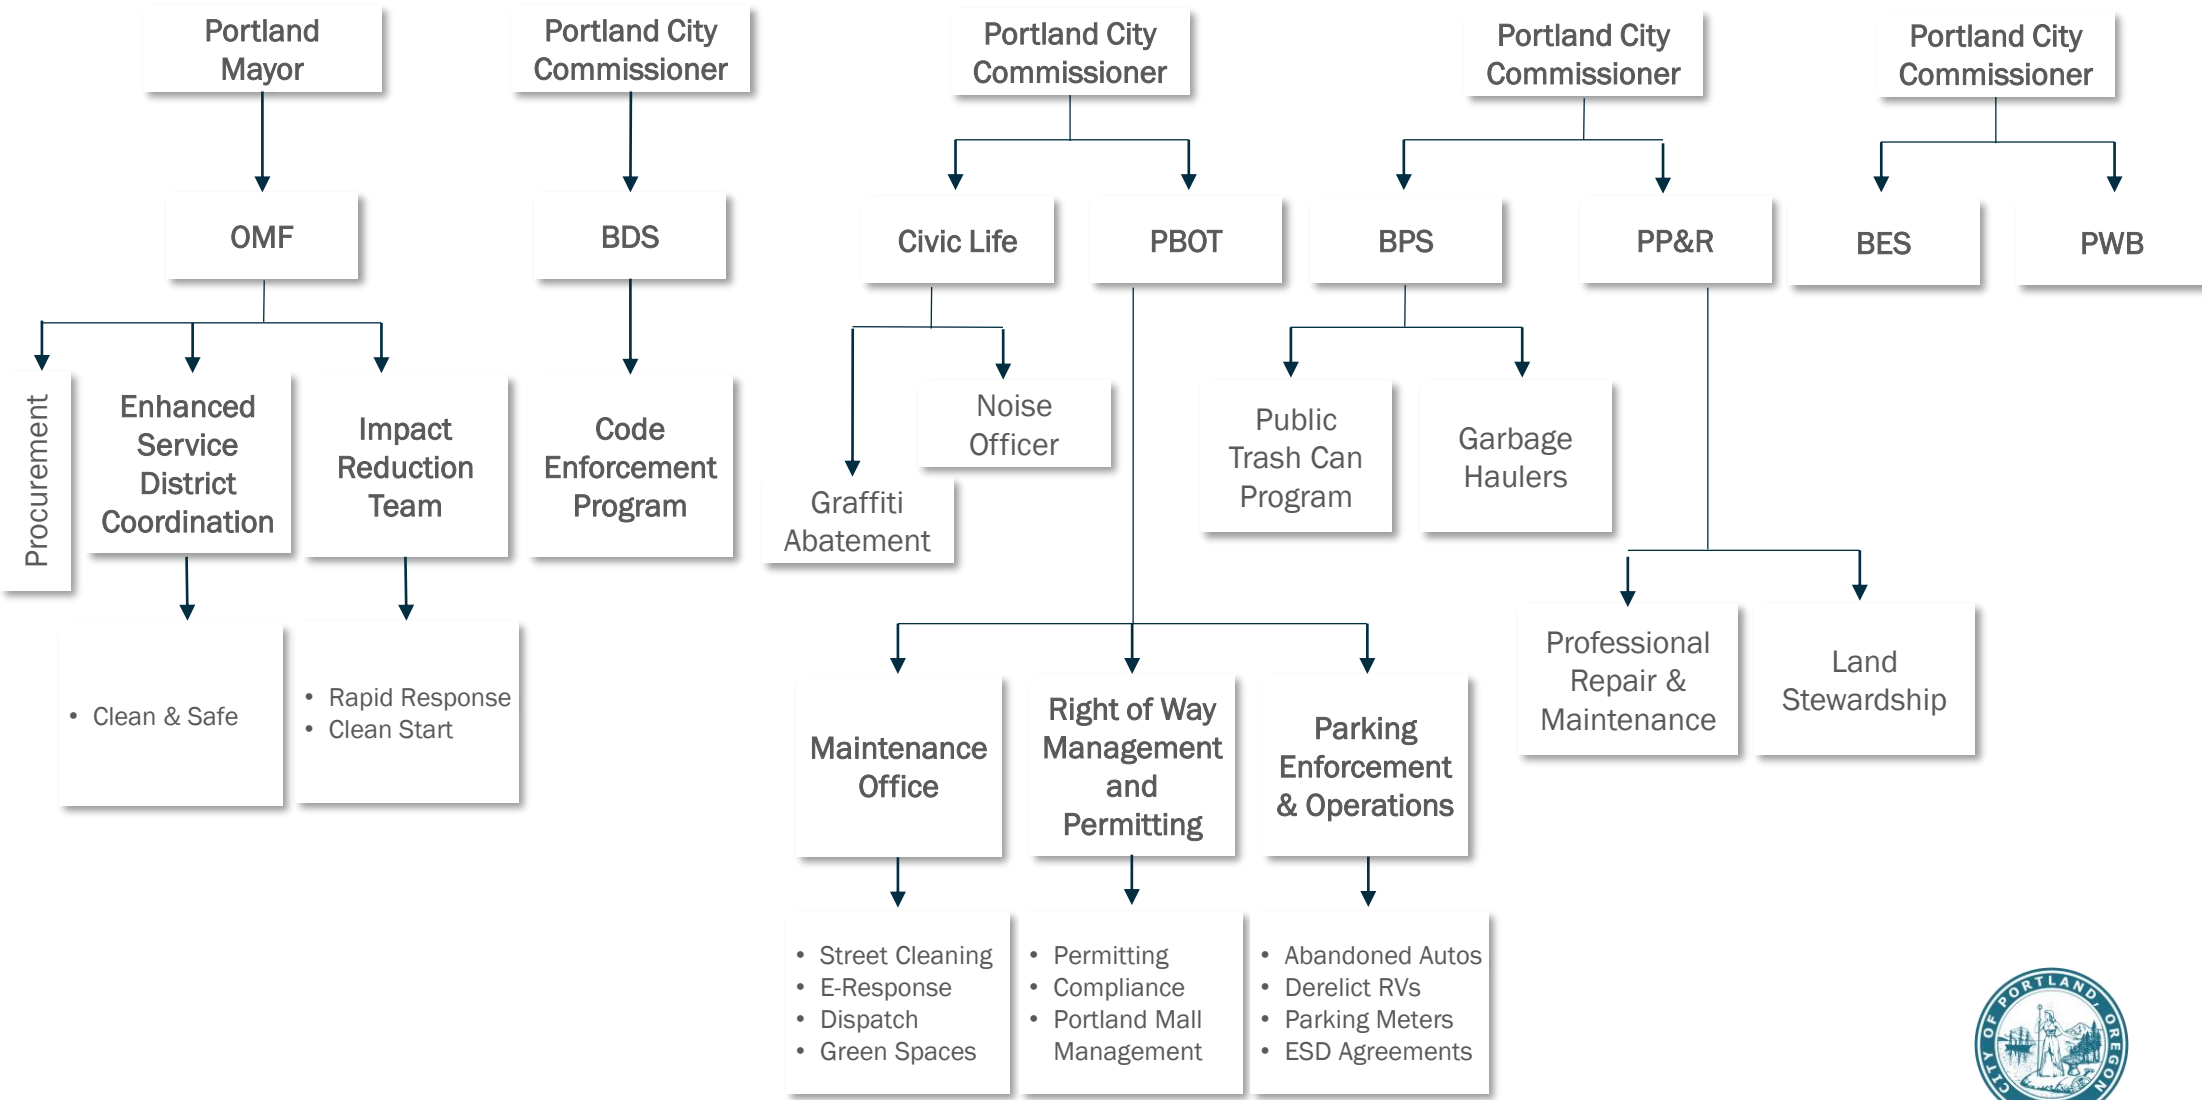

City of Portland Public Clean Up - Current

- Municipal/Community Partners
- ODOT Region 1 Maintenance Districts
- METRO RID Program
- TriMet
- SOLVE
- Community Volunteers

City of Portland Public Clean Up – Current w/ Example Project

Portland Public Environment Management Office: clean up/prevent/stabilize