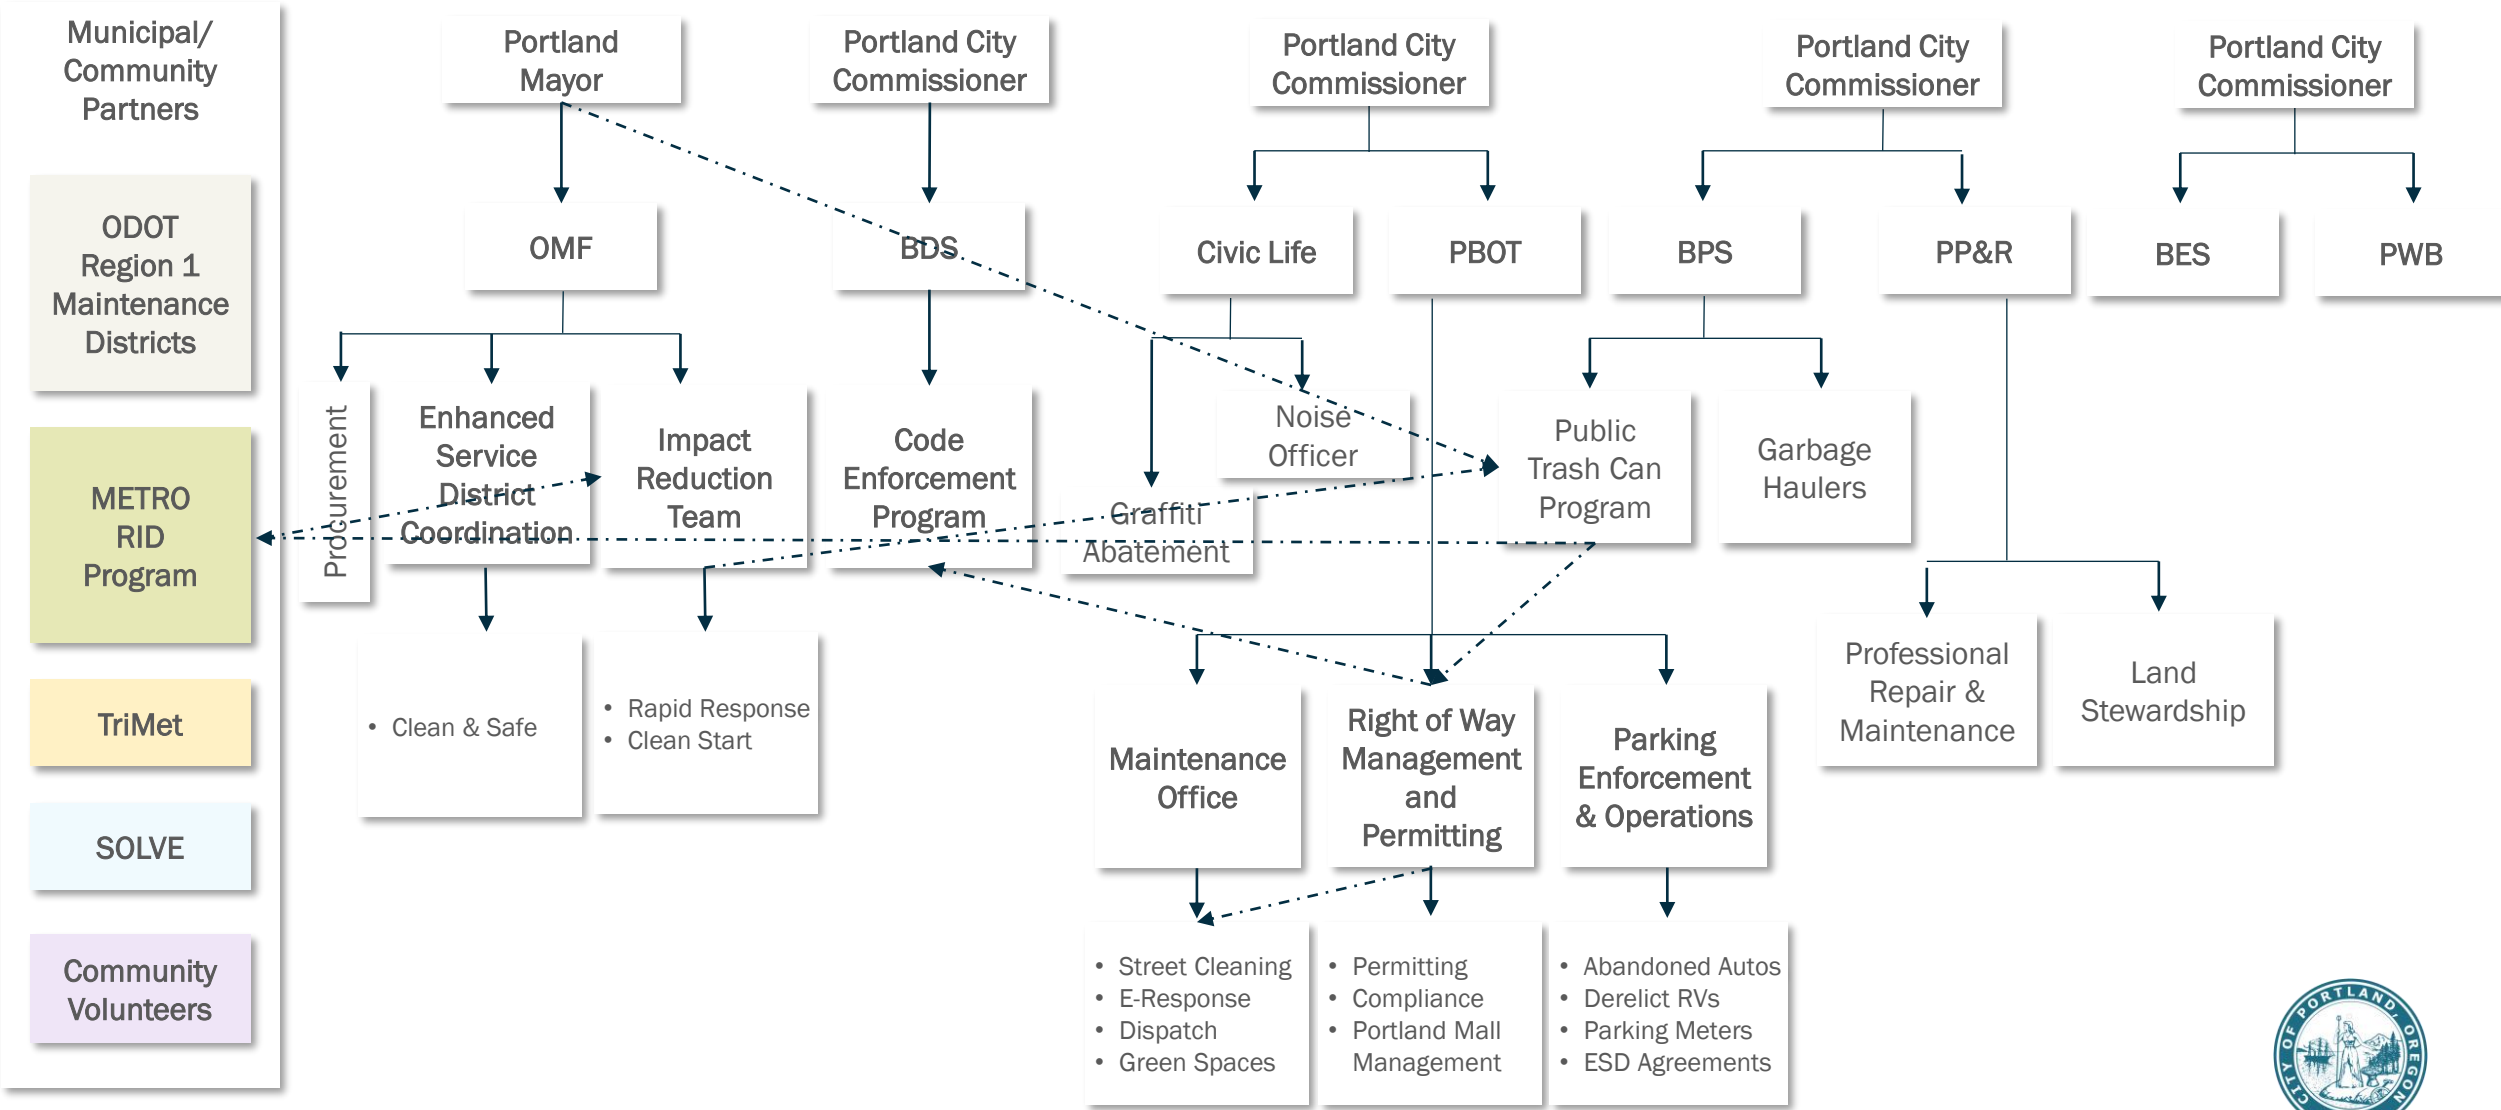

City of Portland Public Clean Up - Current

- Municipal/Community Partners
- ODOT Region 1 Maintenance Districts
- METRO RID Program
- TriMet
- SOLVE
- Community Volunteers

City of Portland Public Clean Up – Current w/ Example Project

Portland Public Environment Management Office: clean up/prevent/stabilize