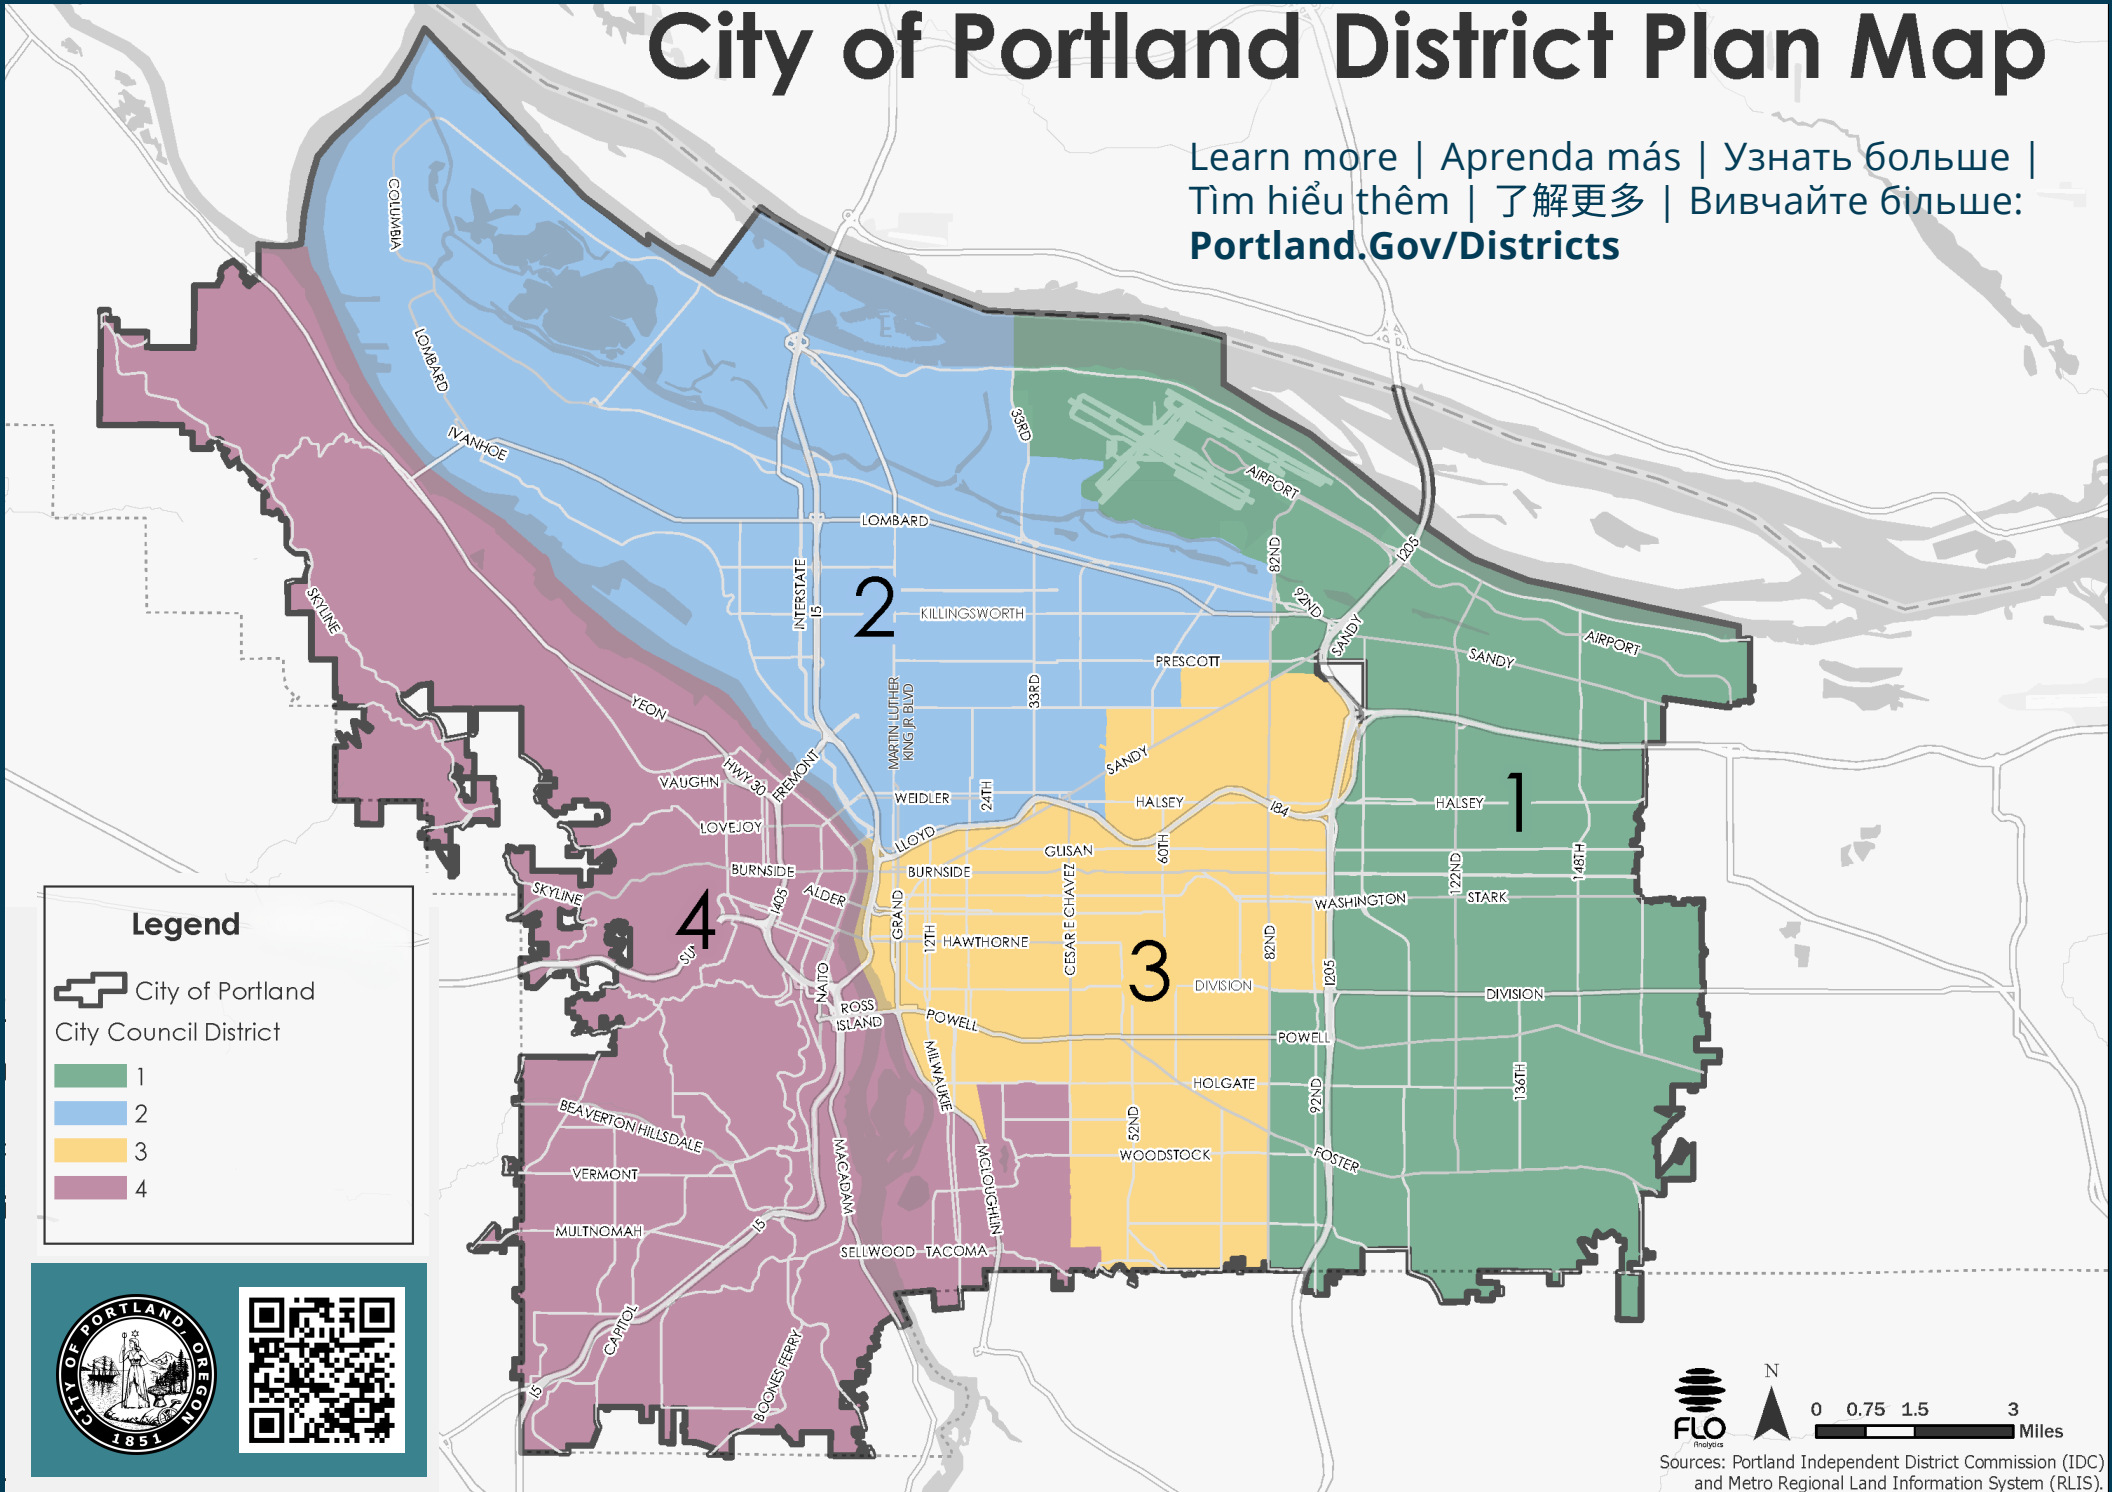

City of Portland District Plan Map

Learn more | Aprenda más | Узнать больше |
Tìm hiểu thêm | 了解更多 | Вивчайте більше:
Portland.Gov/Districts

Legend

City of Portland
 City Council District

- 1
- 2
- 3
- 4

Sources: Portland Independent District Commission (IDC) and Metro Regional Land Information System (RLIS).