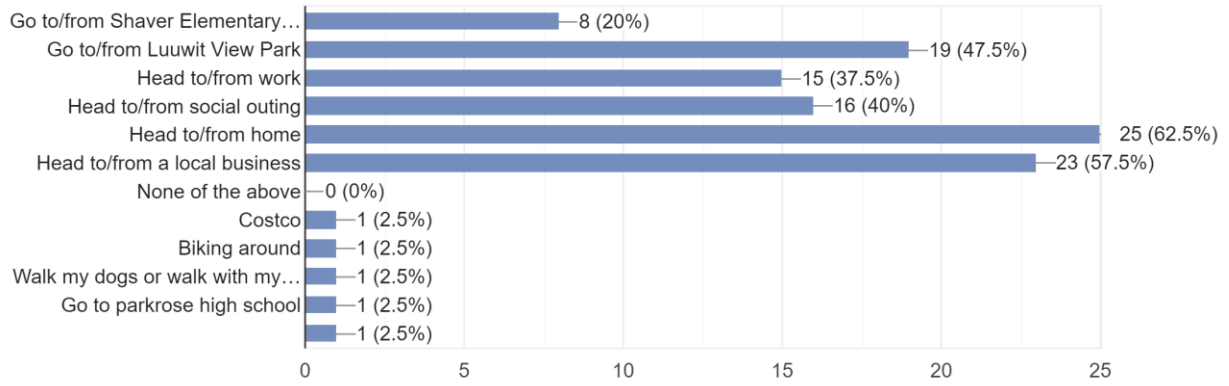

40 responses

How do you usually travel along NE 131st PL between Sandy and Shaver? (check all that apply)

40 responses

Why do you usually travel through this location? (check all that apply)

40 responses

How safe do you feel traveling through this location?

40 responses

What do you think are the biggest safety problems at this location? (check all that apply)

40 responses

What types of improvements would you like to see along NE 131st PL between Sandy Blvd to Shaver St? (check all that apply)