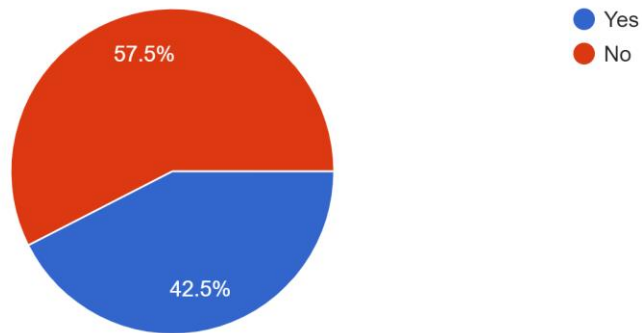

Survey Results from the NE 131st Place Community Safety Survey May 2024

1. Do you live along NE 131st PL between Sandy Blvd and Shaver St?

40 responses

What neighborhood do you live in?

40 responses

How often do you travel along NE 131st PL between Sandy and Shaver?

40 responses

How do you usually travel along NE 131st PL between Sandy and Shaver? (check all that apply)

40 responses

Why do you usually travel through this location? (check all that apply)

40 responses

How safe do you feel traveling through this location?