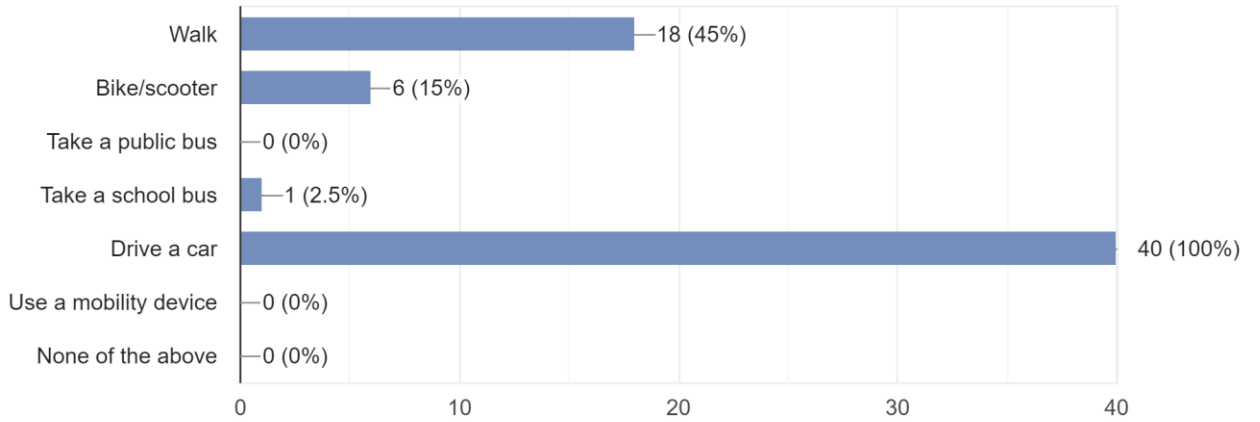

Survey Results from the NE 131st Place Community Safety Survey May 2024

1. Do you live along NE 131st PL between Sandy Blvd and Shaver St?

40 responses

What neighborhood do you live in?

40 responses

How often do you travel along NE 131st PL between Sandy and Shaver?

40 responses

How do you usually travel along NE 131st PL between Sandy and Shaver? (check all that apply)

40 responses

Why do you usually travel through this location? (check all that apply)

40 responses

How safe do you feel traveling through this location?