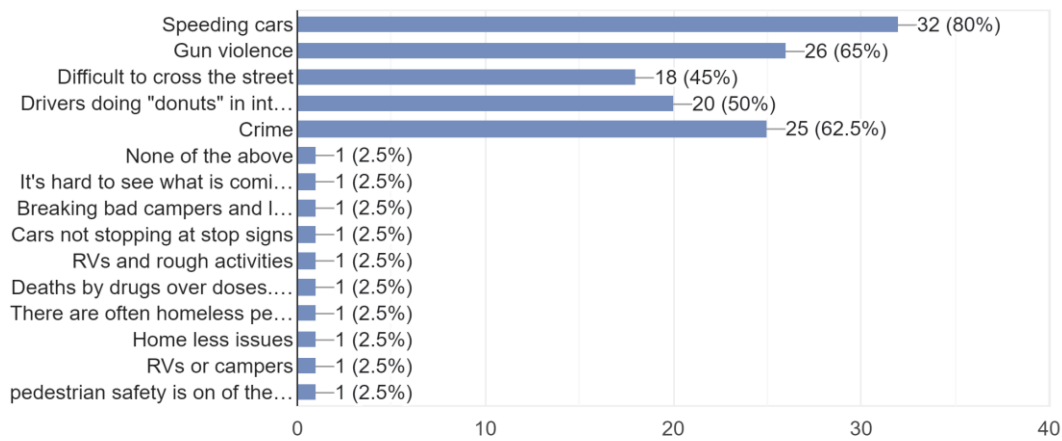

Survey Results from the NE 131st Place Community Safety Survey May 2024

1. Do you live along NE 131st PL between Sandy Blvd and Shaver St?

40 responses

What neighborhood do you live in?

40 responses

How often do you travel along NE 131st PL between Sandy and Shaver?

40 responses

How do you usually travel along NE 131st PL between Sandy and Shaver? (check all that apply)

40 responses

Why do you usually travel through this location? (check all that apply)

40 responses

How safe do you feel traveling through this location?

40 responses

What do you think are the biggest safety problems at this location? (check all that apply)

40 responses

What types of improvements would you like to see along NE 131st PL between Sandy Blvd to Shaver St? (check all that apply)