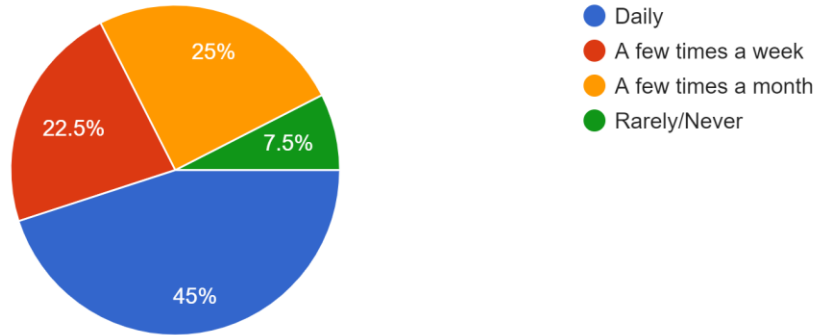

Survey Results from the NE 131st Place Community Safety Survey May 2024

1. Do you live along NE 131st PL between Sandy Blvd and Shaver St?

40 responses

What neighborhood do you live in?

40 responses

How often do you travel along NE 131st PL between Sandy and Shaver?

40 responses

How do you usually travel along NE 131st PL between Sandy and Shaver? (check all that apply)

40 responses

Why do you usually travel through this location? (check all that apply)

40 responses

How safe do you feel traveling through this location?