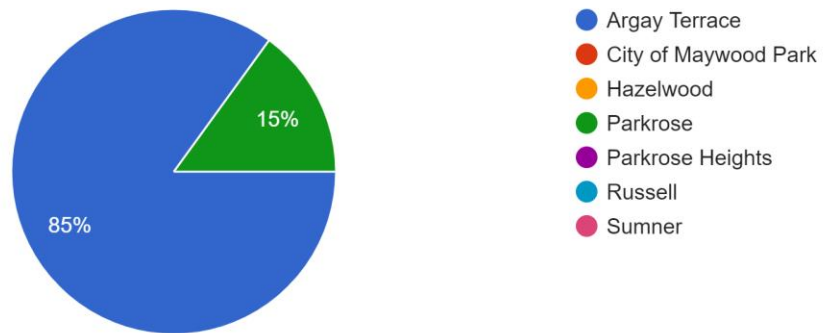

Survey Results from the NE 131st Place Community Safety Survey May 2024

1. Do you live along NE 131st PL between Sandy Blvd and Shaver St?

40 responses

What neighborhood do you live in?

40 responses

How often do you travel along NE 131st PL between Sandy and Shaver?