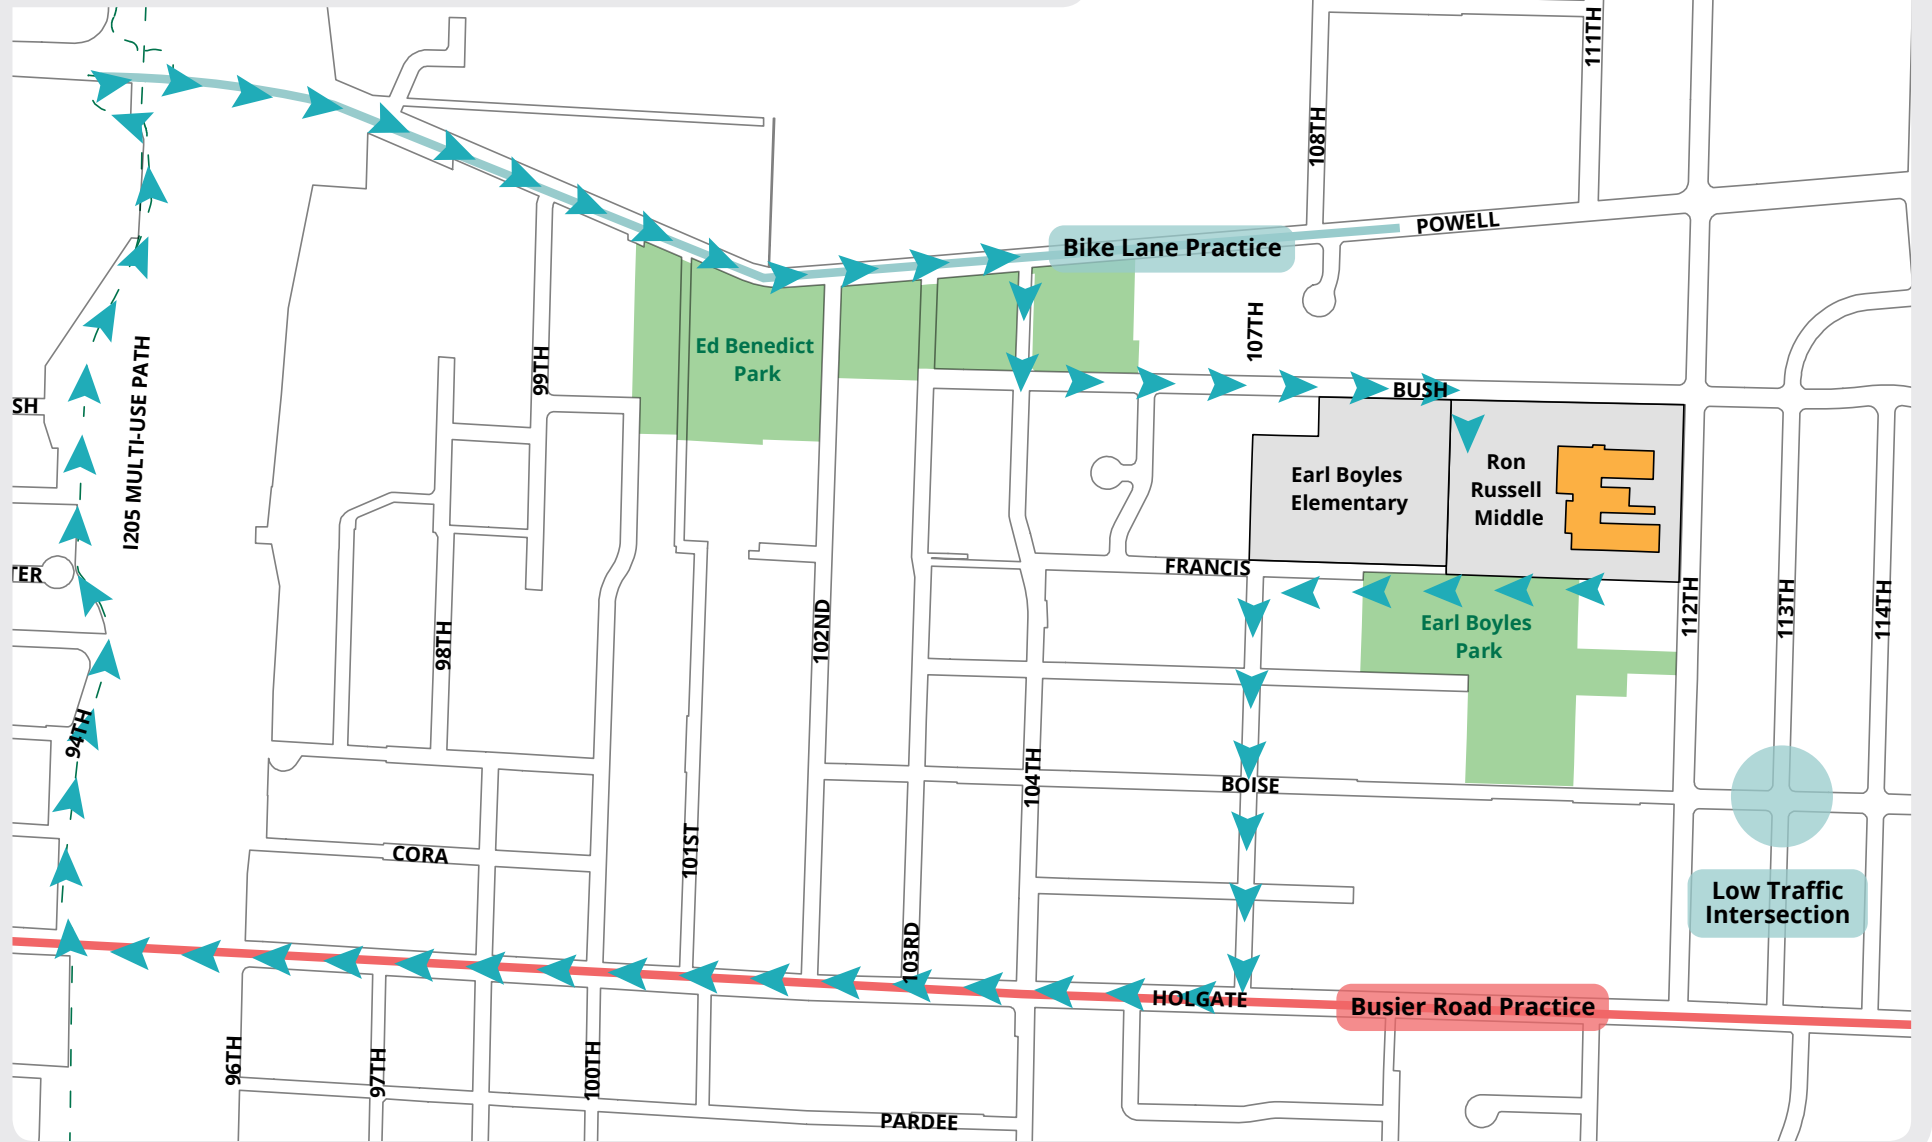

# Ron Russell Community Ride

School Address: 3955 SE 112th Ave, Portland, OR 97266

School Phone: 503-916-6519  
Ride Times:

Ride Leader:  
Cell Phone: