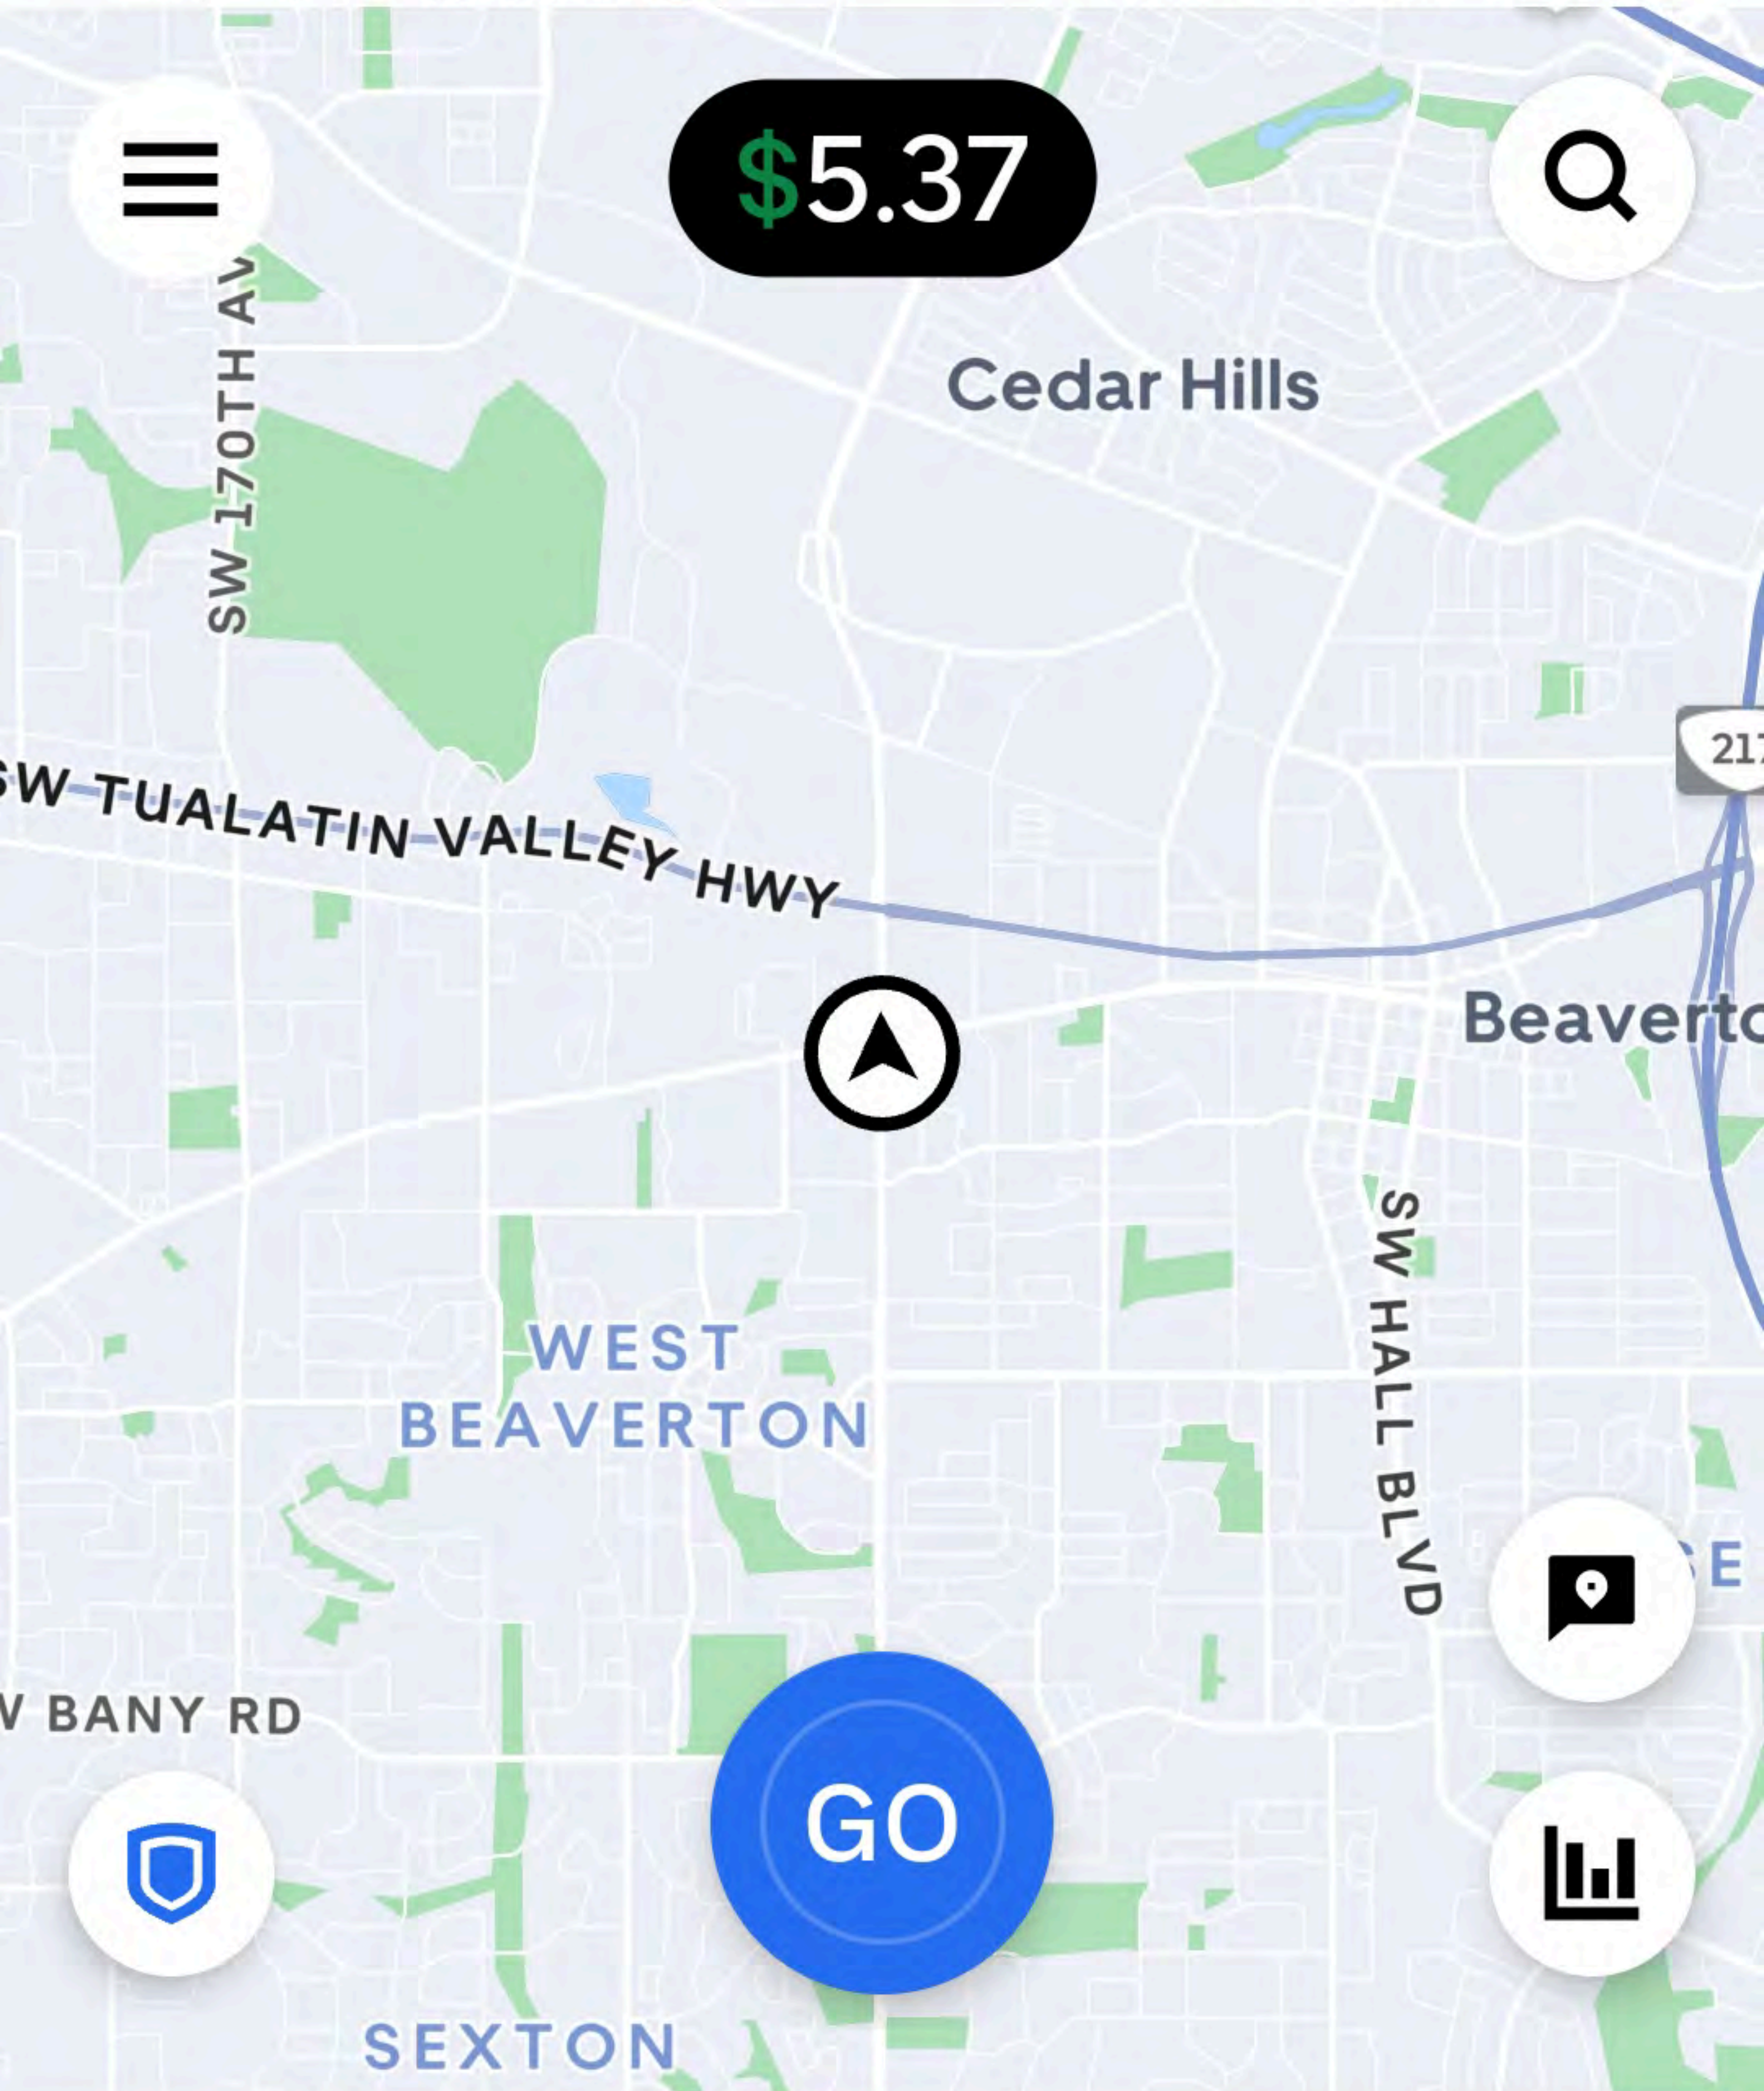

 **Comfort**

Exclusive

5 min trip

★ 4.68

6 min (1.9 mi) away

■ Southeast

 Toward your destination

Accept

\$5.37

You're offline

Unlock Diamond
85%

198 / 1200 pts

Promotion

Earn \$210 extra for 200 EV rides

by Jul 10 at 10 AM

 drivers.uber.com/p3/payments/qual...

Blue	0 points
Gold	300 points
Platinum	600 points
Diamond	1200 points

Uber Pro

See trip duration and direction

See how long your upcoming trip may be, and the direction you're heading.*

REWARD

See trip duration and direction

3 min (0.6 mi) away

■ Northwest

Accept

XL

★ 5.0

- 19 min • 7 mi
SW Northview & SW Stardust, Portla...
- 4 min • 1 mi
SW 127th Ave & SW 128th Ave, Portl...

Accept

7:07