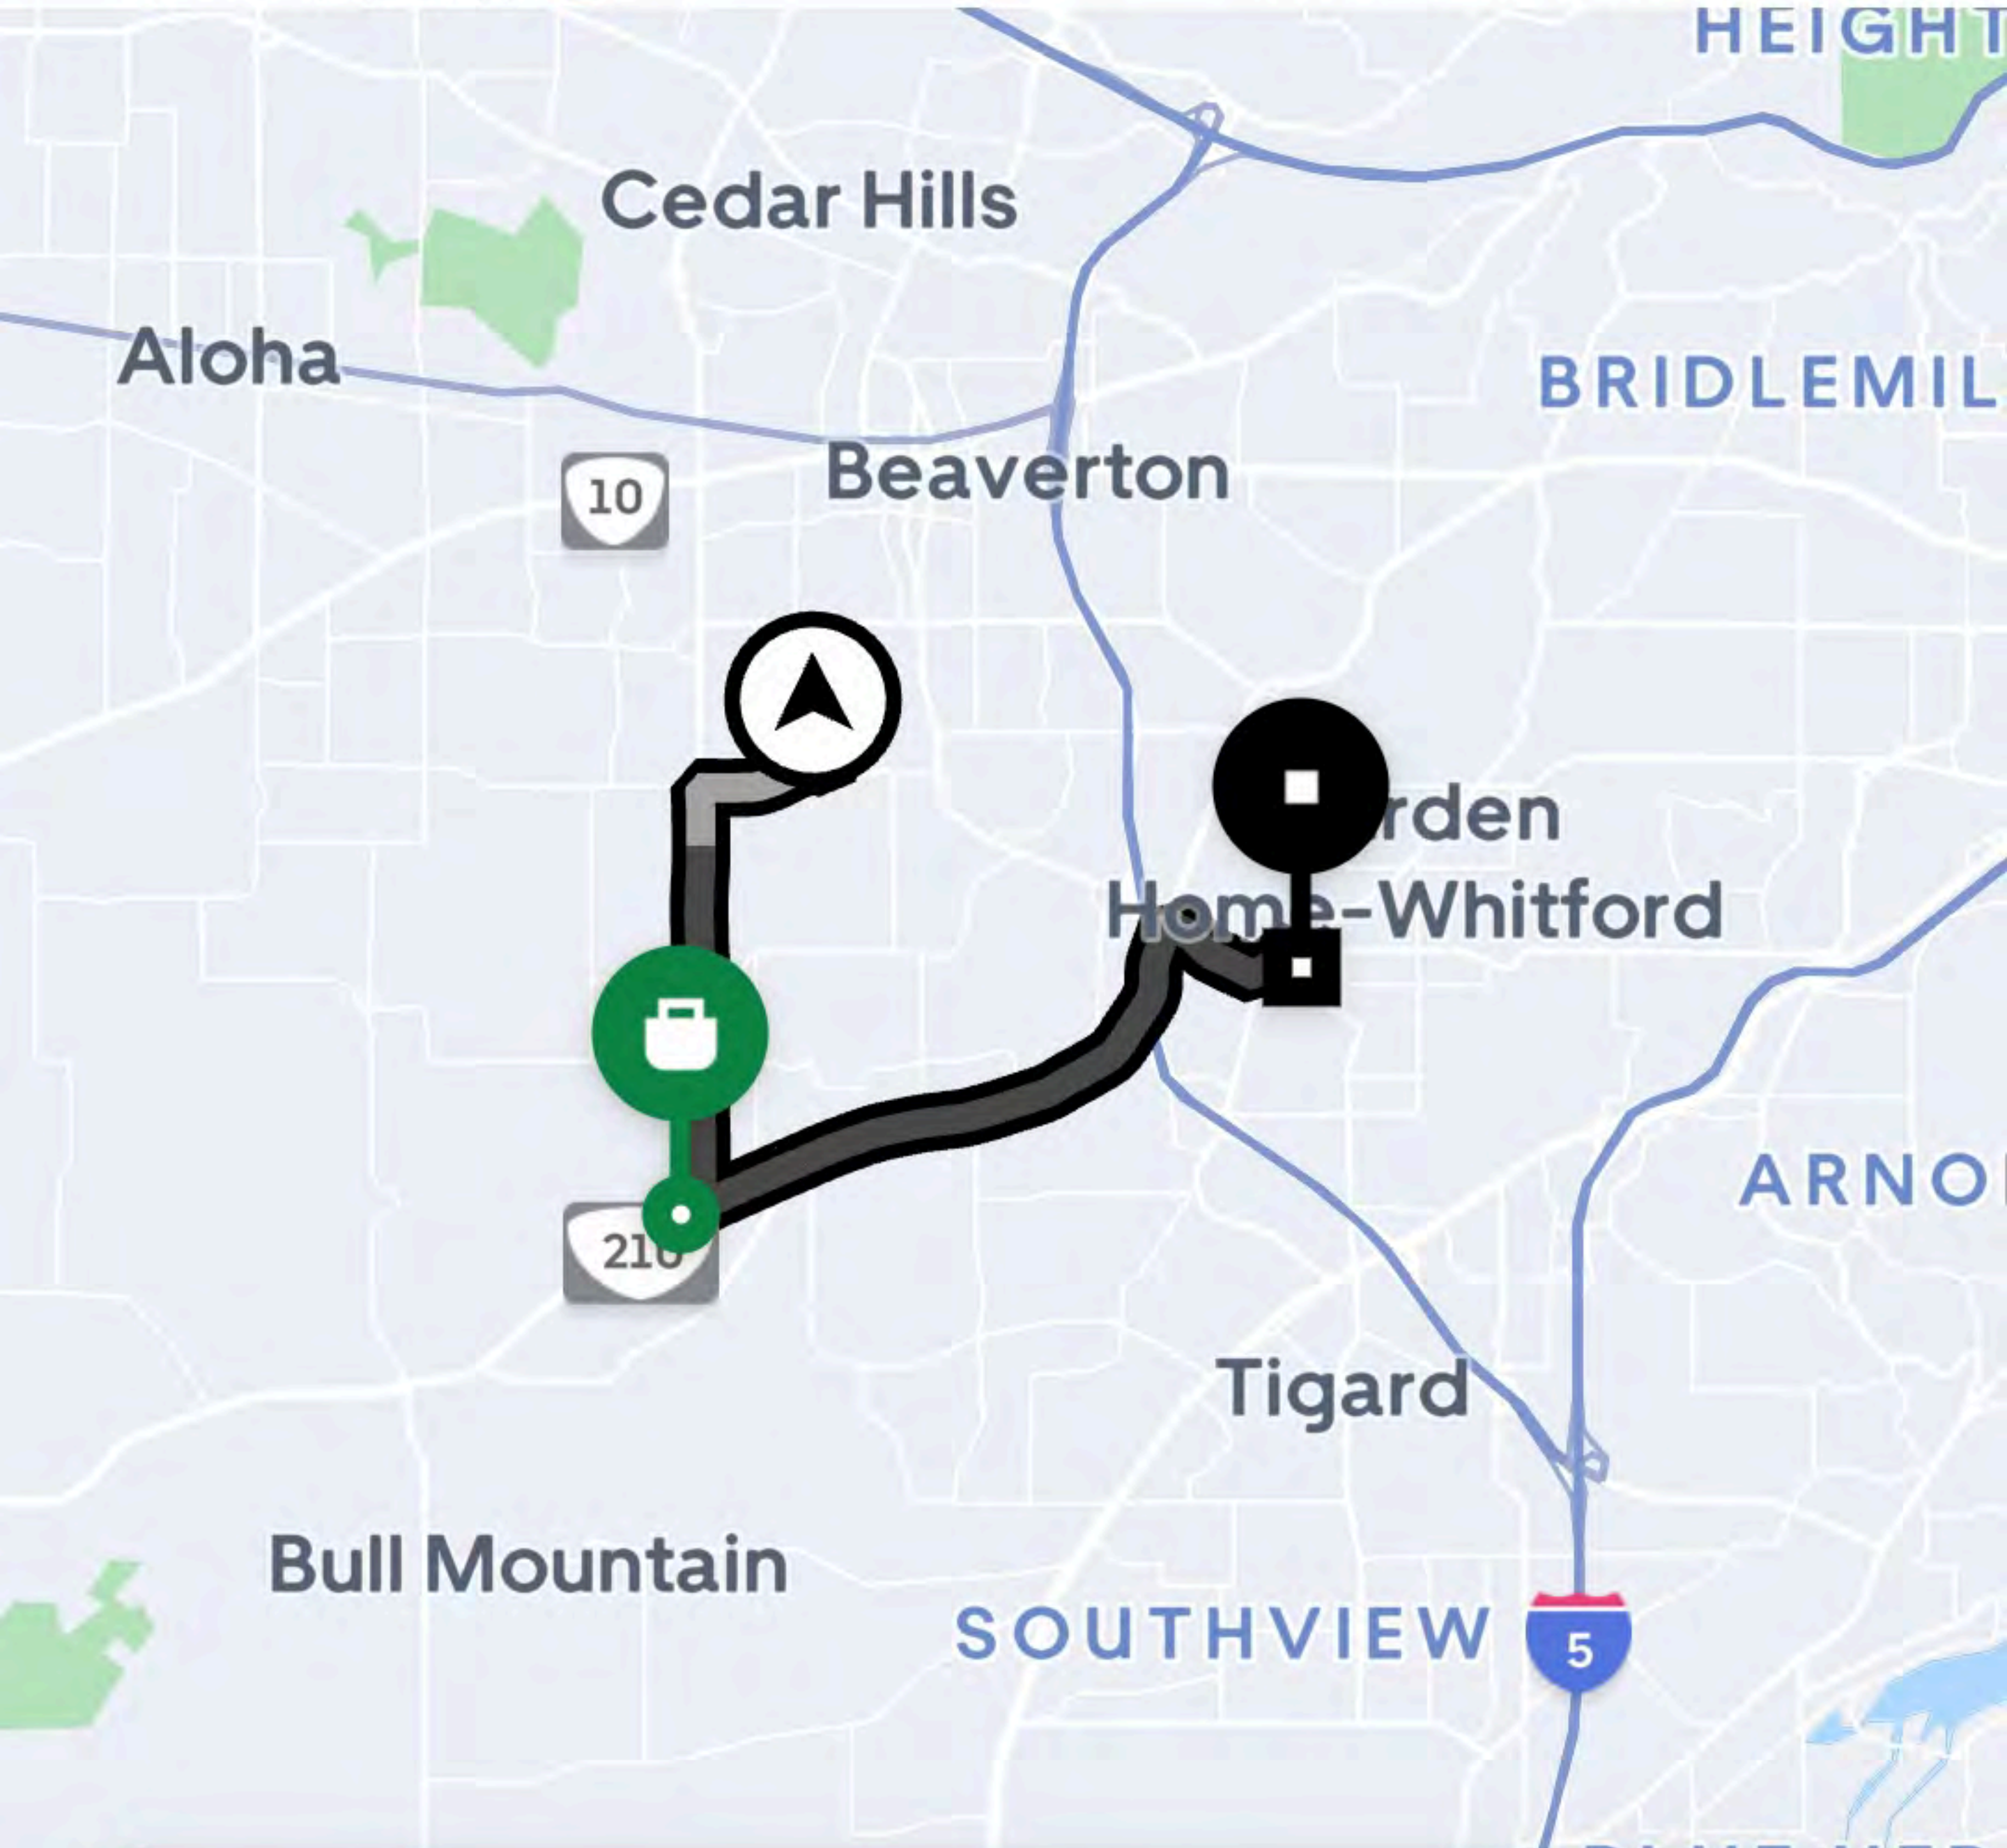

Blue	0 points
Gold	300 points
Platinum	600 points
Diamond	1200 points

Uber Pro

See trip duration and direction

See how long your upcoming trip may be, and the direction you're heading.*

REWARD

See trip duration and direction

3 min (0.6 mi) away

■ Northwest

Accept

XL

★ 5.0

- 19 min • 7 mi
SW Northview & SW Stardust, Portla...
- 4 min • 1 mi
SW 127th Ave & SW 128th Ave, Portl...

Accept

7:07

Salmon Creek 4G LTE 46%

Lyft

★ 5.0

○ 3 min • 1 mi
S Garrett, Hillsboro

● 35 min • 25 mi
NE Ainsworth & NE Airport Way, Port...

Accept

Woodburn

Molalla

 Delivery

Exclusive

\$8.59

Includes expected tip

 30 min (6.6 mi) total

Dickey's Barbecue Pit (OR-1008)
14700 SW Murray Scholls Dr
Cedarcrest St & SW Cedarcrest St,
Portland

Accept