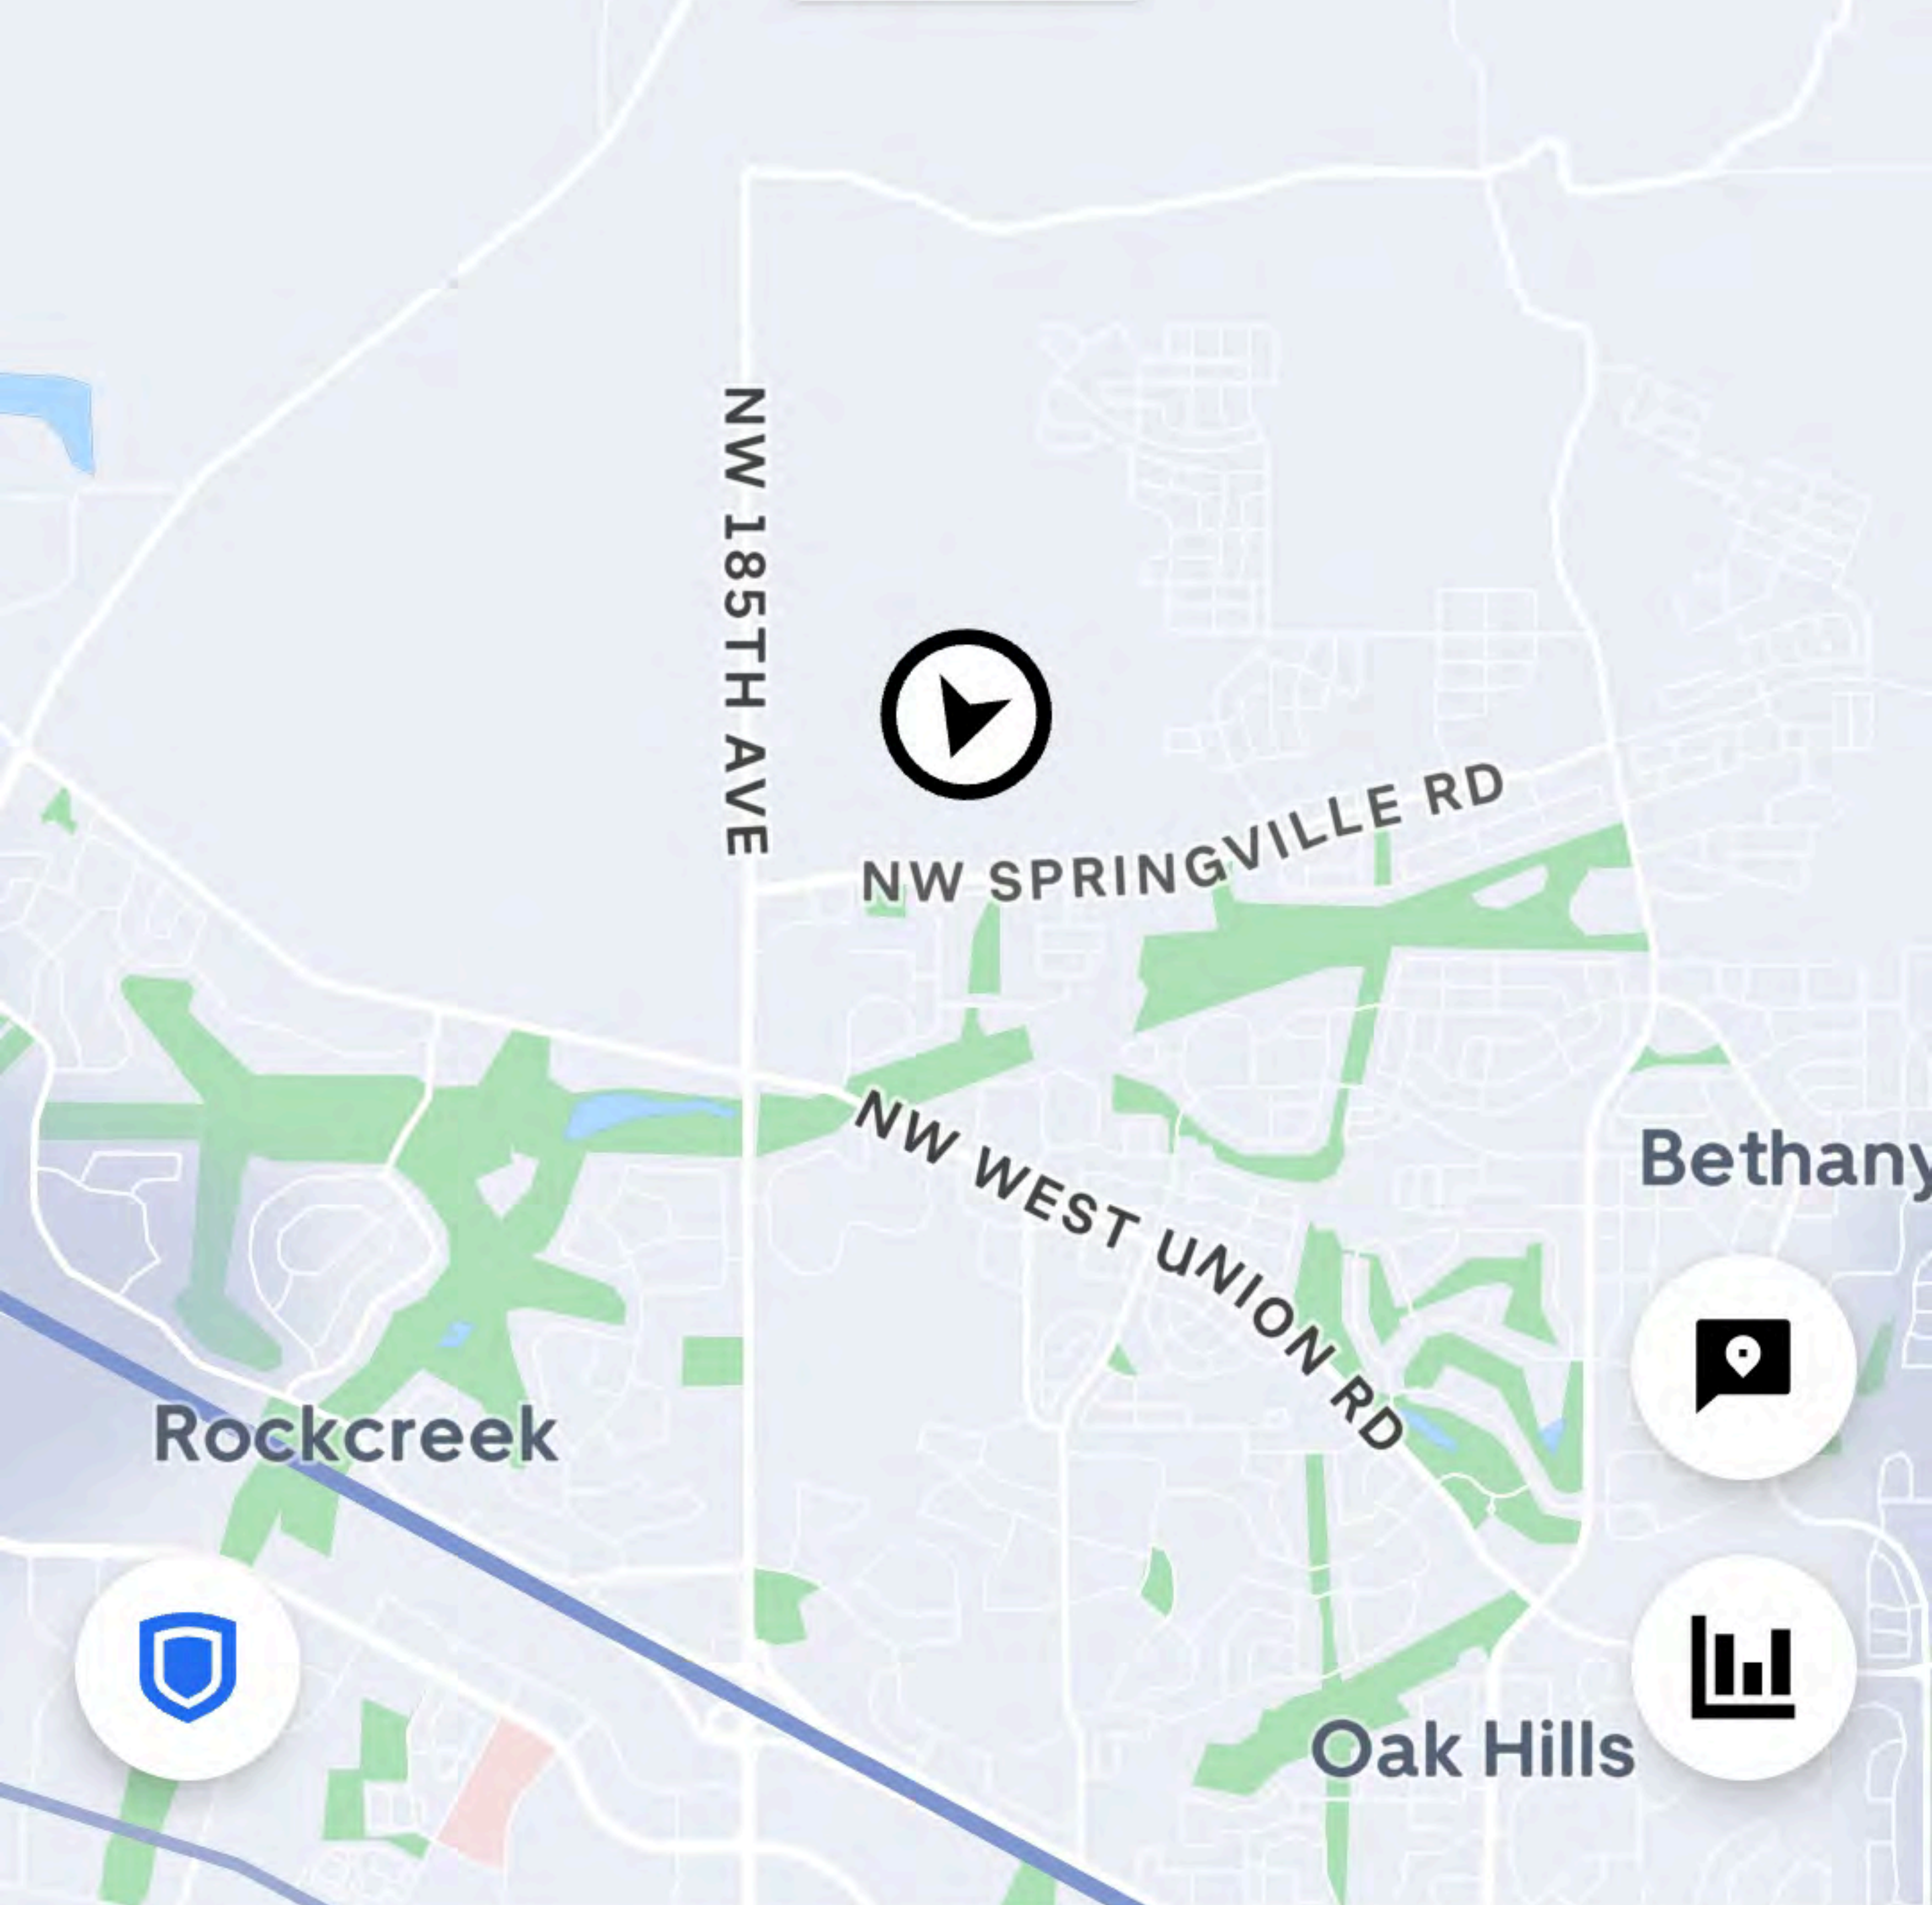

$10.99

TODAY

Finding trips

Your acceptance rate is trending down
You could lose your Uber Pro rewards if your acceptance rate continues to decrease.

Unlock Diamond

84% 3%

198 / 1200 pts