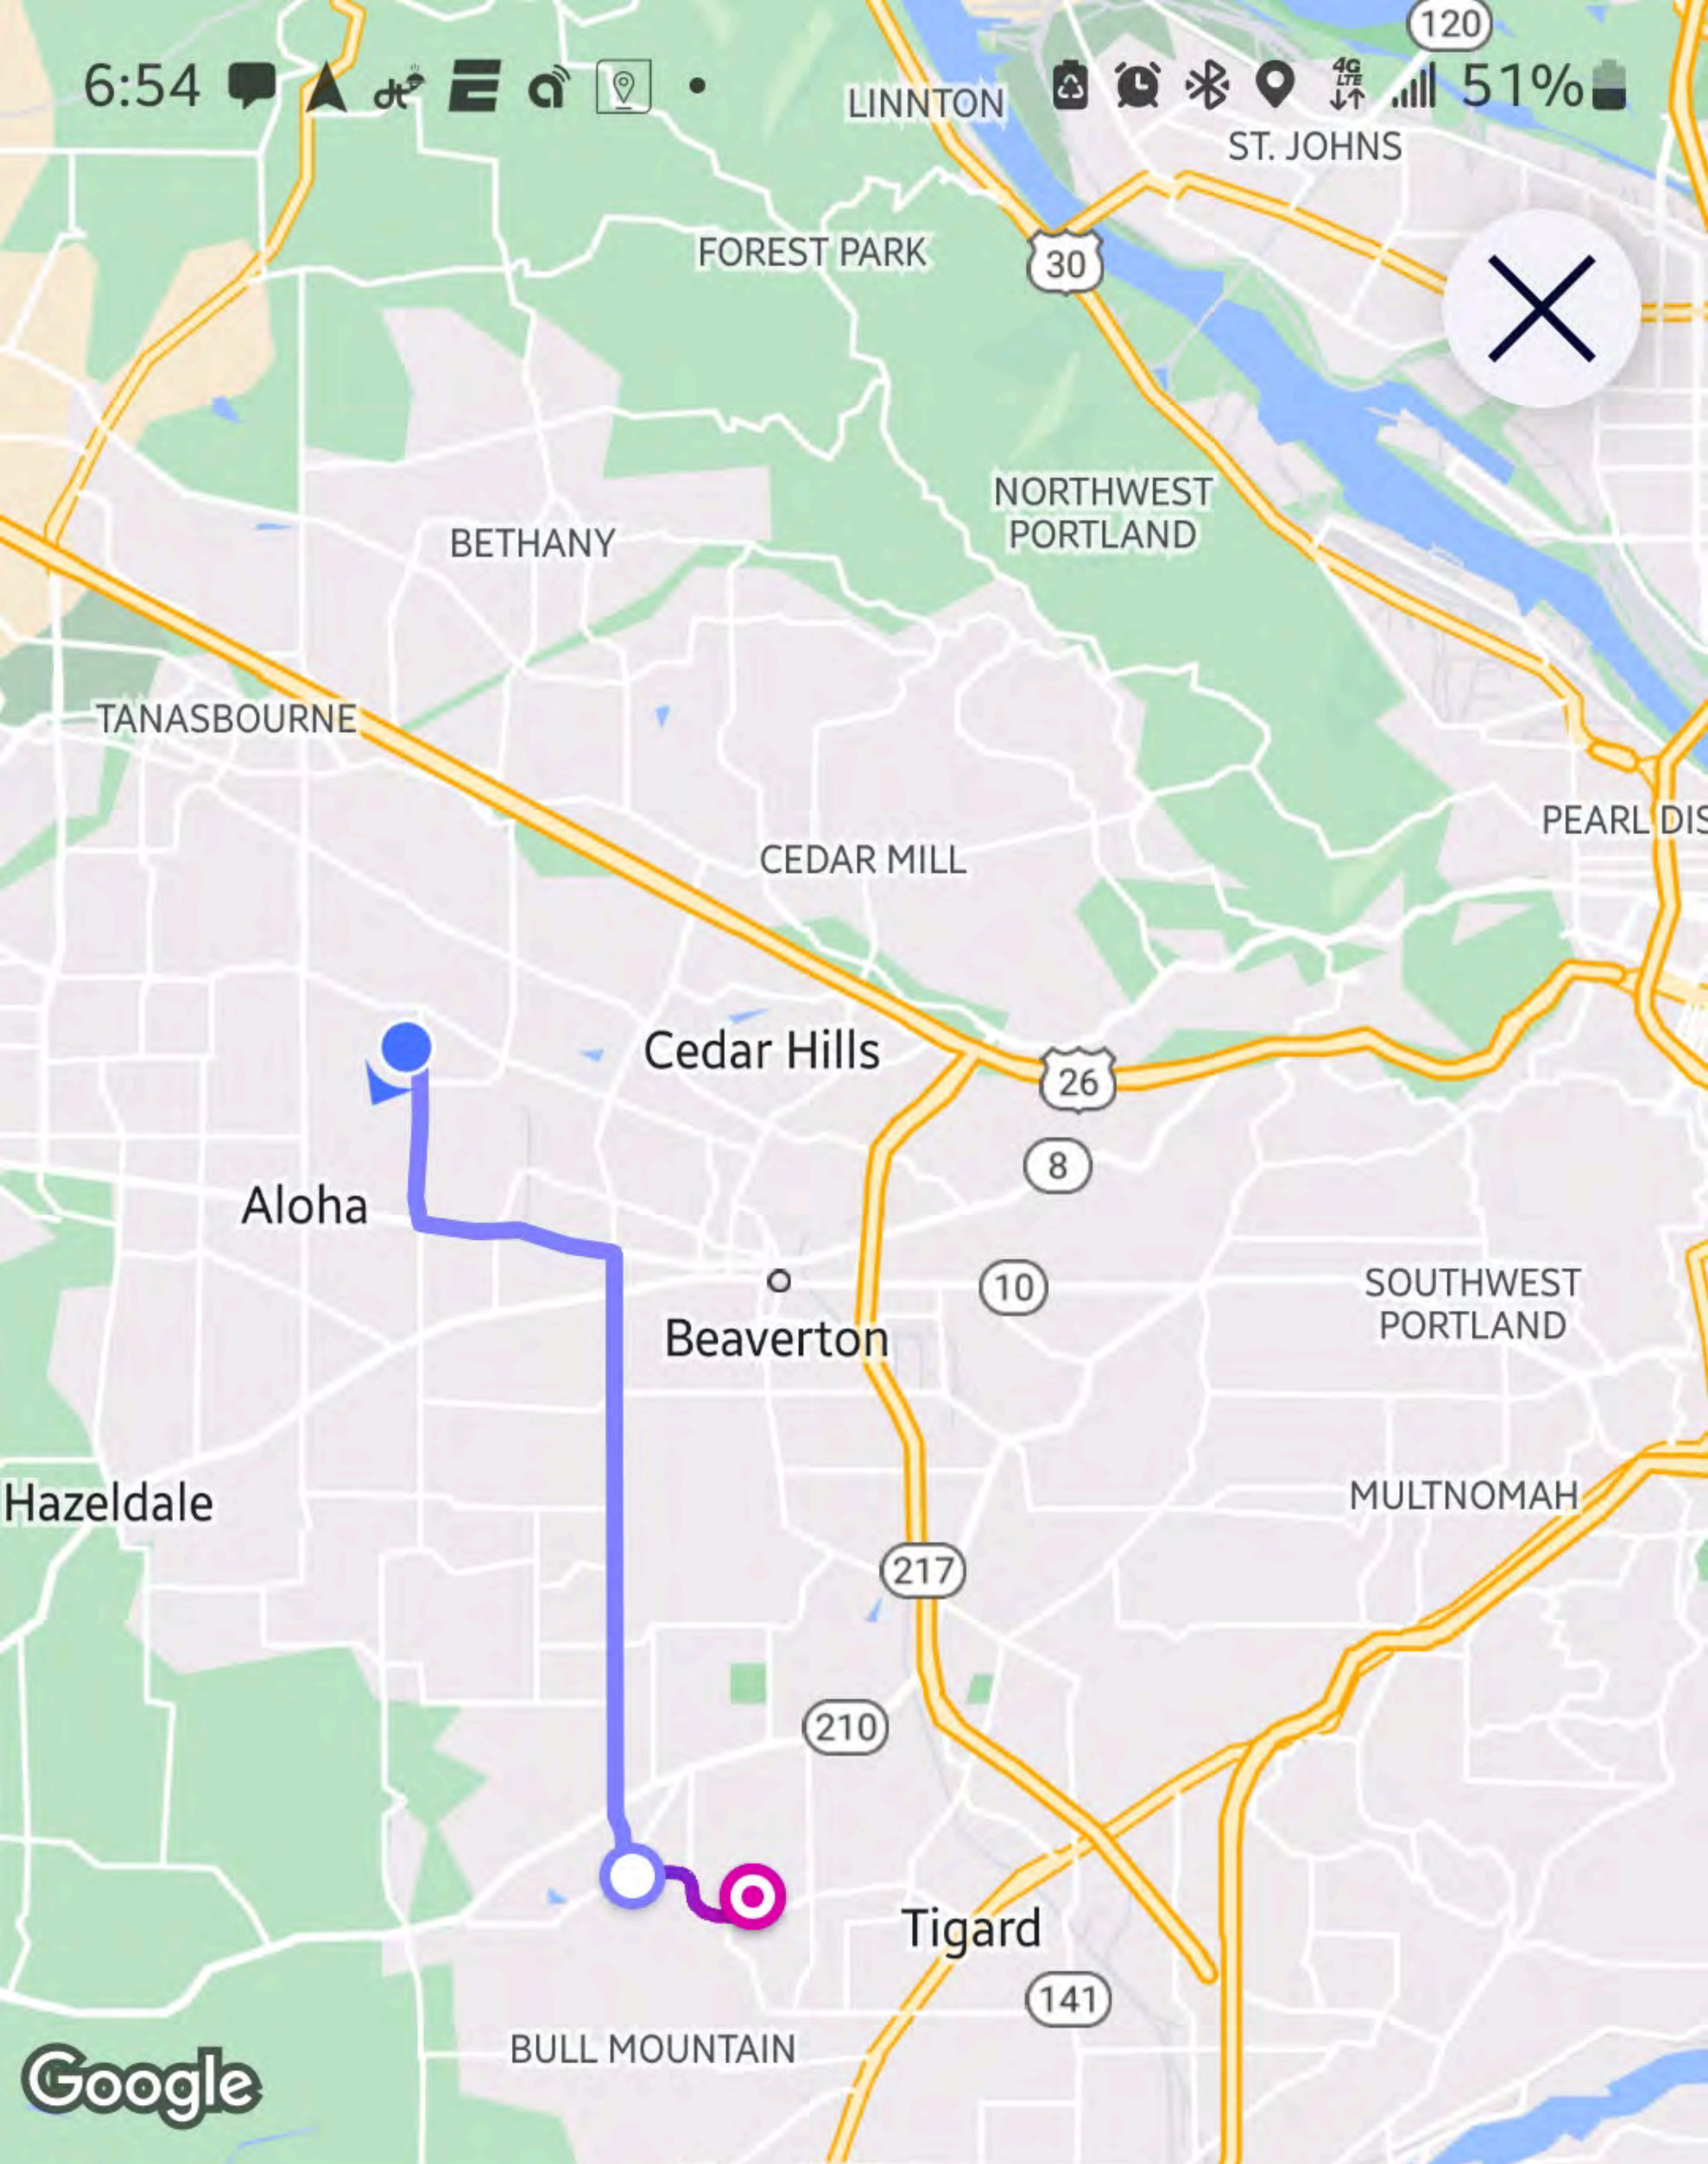

Blue	0 points
Gold	300 points
Platinum	600 points
Diamond	1200 points

Uber Pro

See trip duration and direction

See how long your upcoming trip may be, and the direction you're heading.*

REWARD

See trip duration and direction

 Your acceptance rate is trending down
 You could lose your Uber Pro rewards if your acceptance rate continues to decrease.

Unlock Diamond

84%  3% 

198 / 1200 pts

UberX

Exclusive

15 min trip

★ 4.95

3 min (0.6 mi) away

■ Northwest

Accept

XL

★ 5.0

- 19 min • 7 mi
SW Northview & SW Stardust, Portla...
- 4 min • 1 mi
SW 127th Ave & SW 128th Ave, Portl...

Accept

7:07

Salmon Creek 4G LTE 46%

Lyft

★ 5.0

○ 3 min • 1 mi
S Garrett, Hillsboro

● 35 min • 25 mi
NE Ainsworth & NE Airport Way, Port...

Accept

Woodburn

Molalla