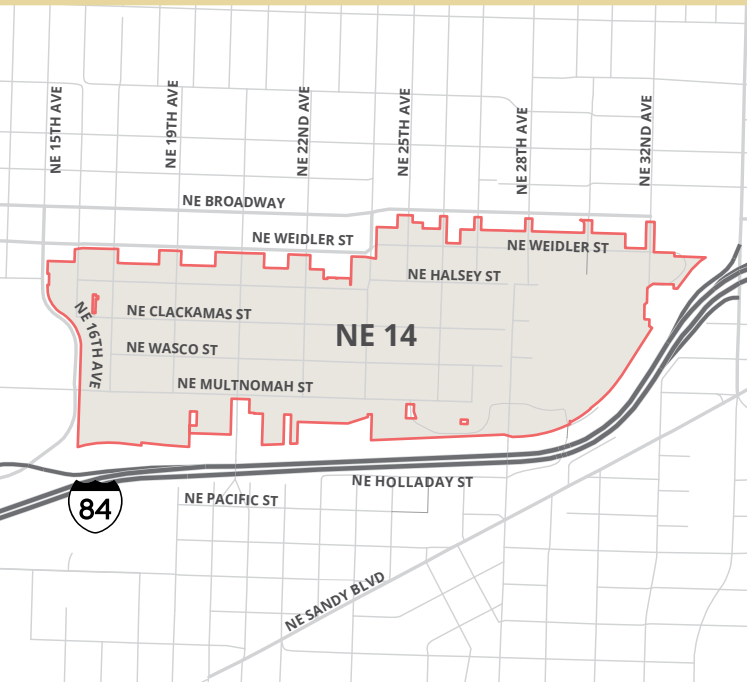

SULLIVAN'S
GULCH

2023

LEAF DAY SERVICE DATES