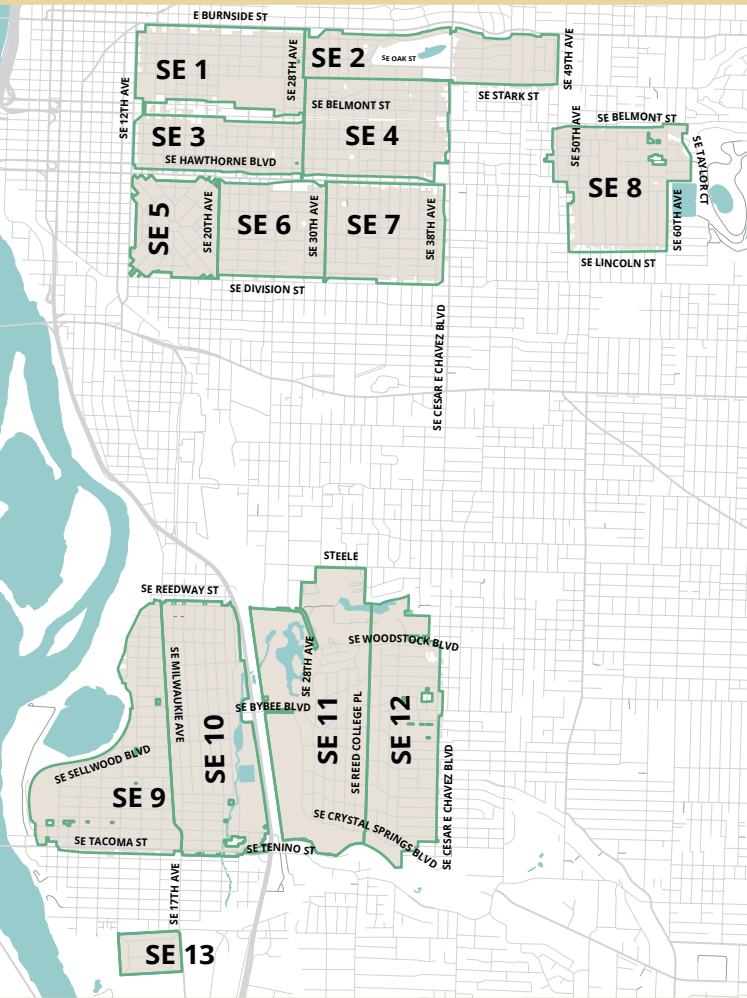

HELP US HELP YOU

Before your Leaf Day, rake **only tree leaves** into the street and **keep 1 foot of space** between your pile and the curb for storm runoff. To give our equipment room, **trim overhanging branches** lower than 11 feet and **remove cars** and **other obstacles** from the street.

DISTRICT	NEIGHBORHOOD*	SERVICE DATE(S)
SE 1	Buckman	11/26/23 & 12/16/23
SE 2	Laurelhurst, Kerns	11/21/23 & 12/21/23
SE 3	Buckman	11/26/23 & 12/16/23
SE 4	Sunnyside	11/21/23 & 12/21/23
SE 5	Hosford-Abernethy (Ladd's Addition)	11/11/23 & 12/3/23
SE 6	Hosford-Abernethy	11/11/23 & 12/3/23
SE 7	Richmond	11/20/23 & 12/14/23
SE 8	Mt. Tabor	12/14/23
SE 9	Sellwood-Moreland	11/12/23 & 12/2/23
SE 10	Sellwood-Moreland	11/12/23 & 12/2/23
SE 11	Eastmoreland	11/19/23 & 12/9/23
SE 12	Eastmoreland	11/19/23 & 12/9/23
SE 13	Sellwood-Moreland	12/22/23

**Many neighborhoods span multiple Leaf Districts.
Please double-check your Leaf District and Leaf Day.*

SE

2023

LEAF DAY SERVICE DATES

Find a more detailed map and confirm which district you're in by visiting