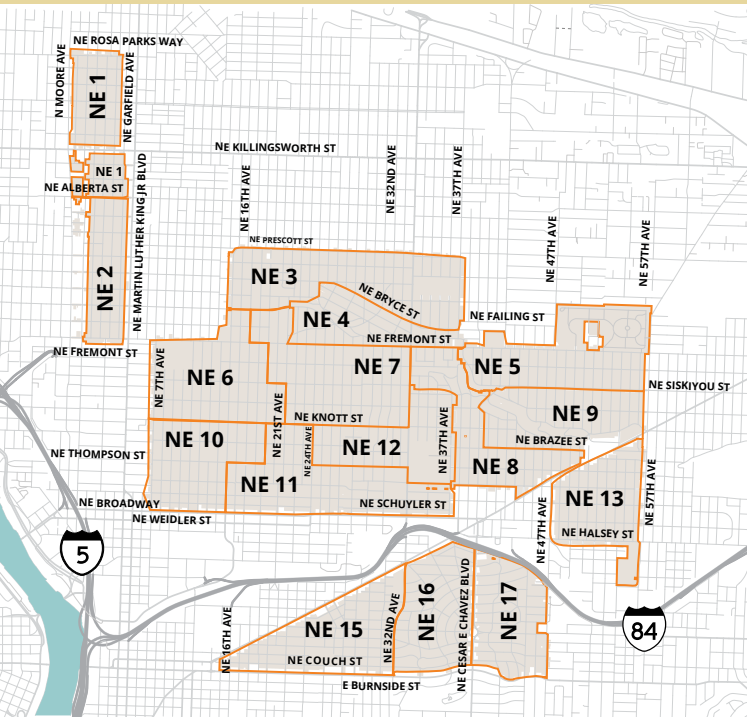

# NORTHEAST

DISTRICT	NEIGHBORHOOD*	SERVICE DATE(S)
NE 1	Piedmont, Humboldt, King	11/15/23 & 12/13/23
NE 2	Humboldt, King, Boise	12/22/23
NE 3	Sabin, Alameda, Beaumont-Wilshire	11/16/23 & 12/7/23
NE 4	Alameda	11/16/23 & 12/7/23
NE 5	Rose City Park, Beaumont-Wilshire	11/29/23 & 12/17/23
NE 6	Irvington, Sabin	11/17/23 & 12/15/23
NE 7	Alameda, Irvington, Sabin	11/17/23 & 12/15/23
NE 8	Grant Park, Hollywood	11/25/23 & 12/17/23
NE 9	Rose City Park, Beaumont-Wilshire	11/15/23 & 12/13/23
NE 10	Irvington	11/18/23 & 12/1/23
NE 11	Grant Park, Irvington	11/18/23 & 12/10/23
NE 12	Grant Park	11/25/23 & 12/10/23
NE 13	Rose City Park	11/14/23 & 12/5/23
NE 15	Kerns	11/14/23 & 12/5/23
NE 16	Laurelhurst	11/13/23 & 12/11/23
NE 17	Laurelhurst, North Tabor	11/27/23 & 12/11/23

*\*Many neighborhoods span multiple Leaf Districts.  
Please double-check your Leaf District and Leaf Day.*

### HELP US HELP YOU

Before your Leaf Day, rake **only tree leaves** into the street and **keep 1 foot of space** between your pile and the curb for storm runoff. To give our equipment room, **trim overhanging branches** lower than 11 feet and **remove cars and other obstacles** from the street.