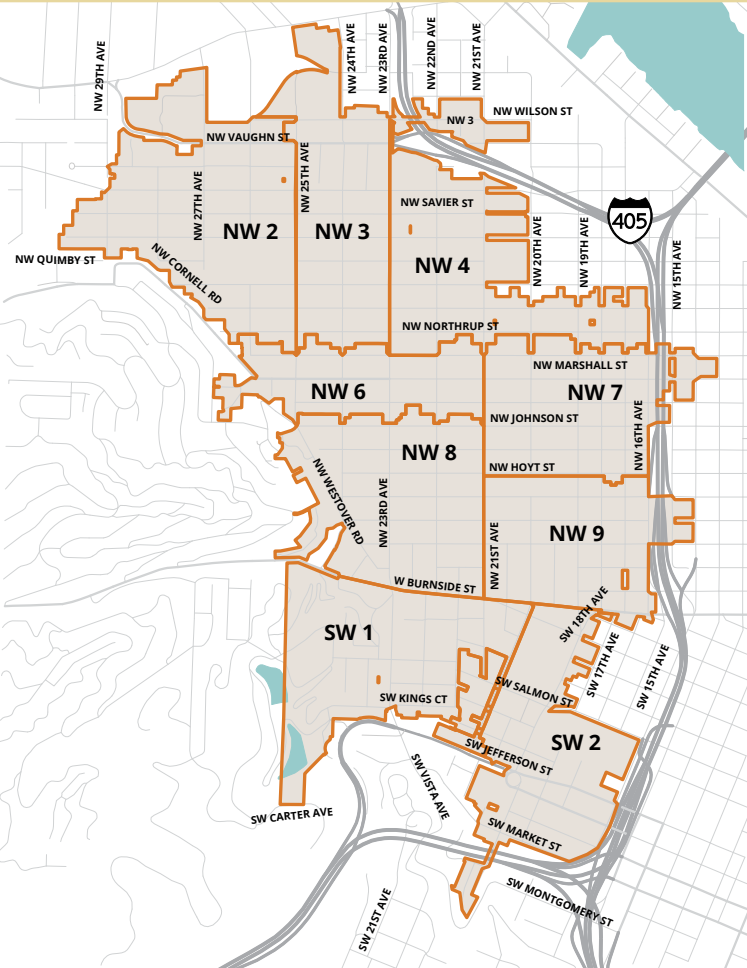

INNER W

2023 LEAF DAY SERVICE DATES