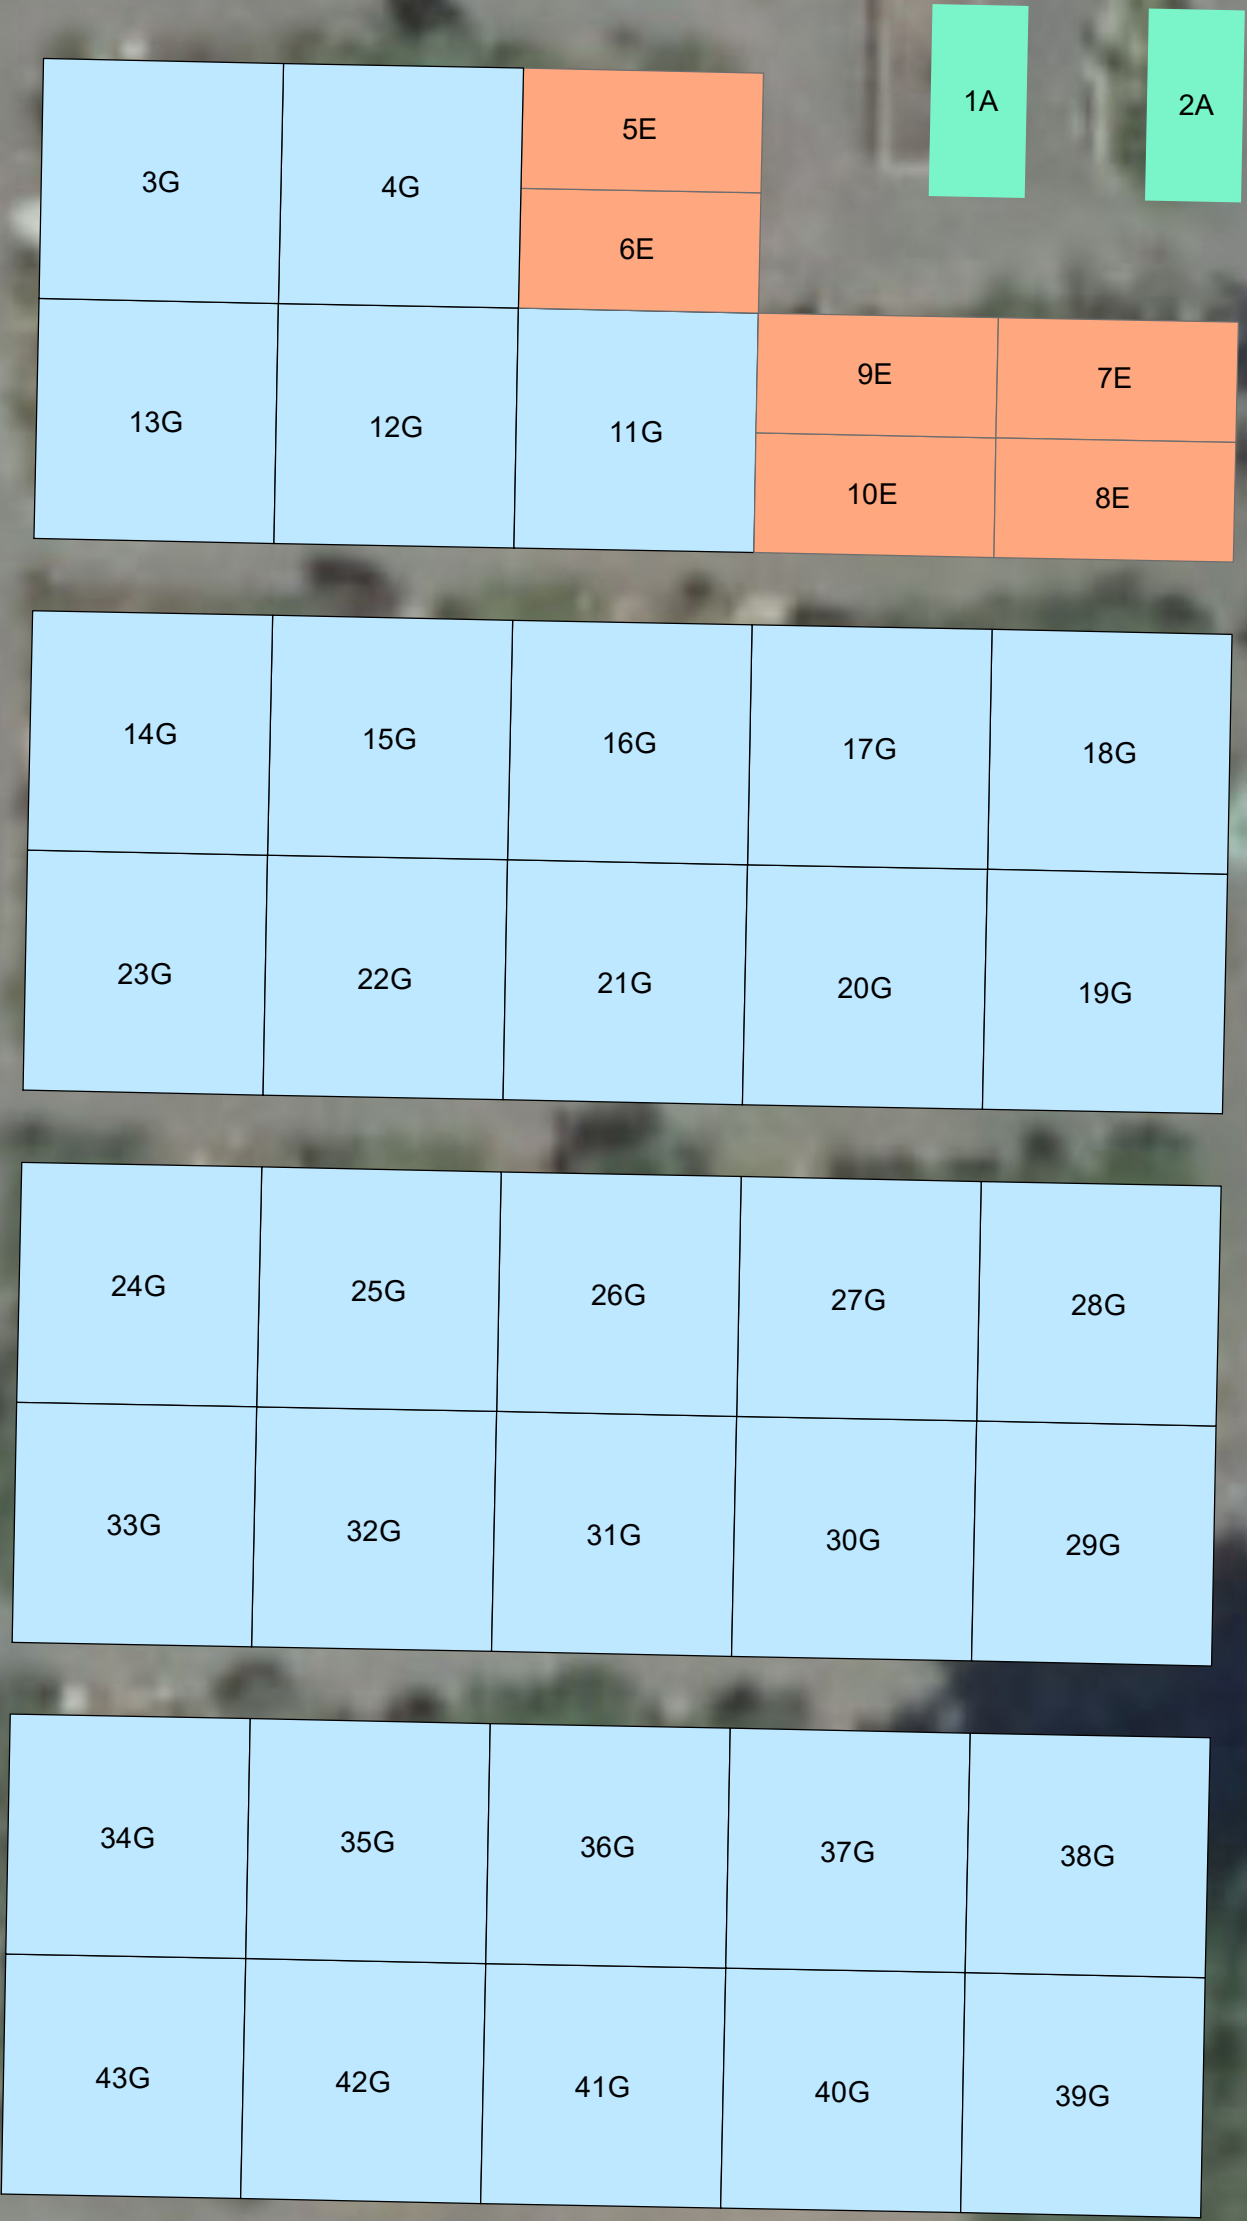

Plot Size

 Common
 ADA

 Quad Plot 800 sq. ft.
 Double Plot 400 sq. ft.

 Standard Plot 200 sq. ft.
 Single Plot 100 sq. ft.

 Starter Plot 50 sq. ft.

Tool
Storage
Shed A

City of Portland, Oregon