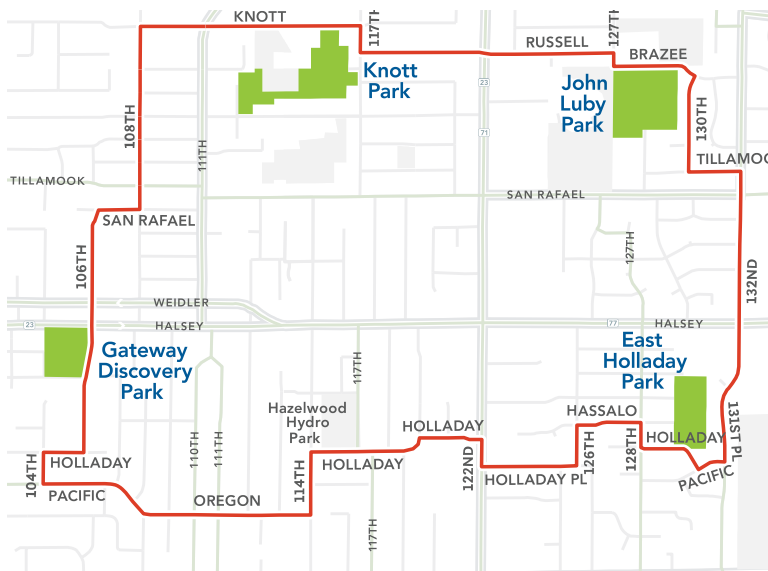

CHOOSE YOUR OWN PORTLAND ADVENTURE

Hey, East Portland, Parkways aren't just for Sundays anymore.
This summer, Sunday Parkways is every day!

Enjoy a sticker hunt and self-guided bike rides, walks, or strolls along low-traffic streets all summer long with Sunday Parkways.

EXPLORE PORTLAND, FIND STICKERS, WIN PRIZES

In 2021, Kaiser Permanente and the Portland Bureau of Transportation are bringing back the Sunday Parkways Sticker Hunt. The Sticker Hunt will take you on a walking, biking, or rolling tour all across the city — any day you want. Check local parks for Kaiser Permanente sidewalk stickers inviting you to PLAY, CONNECT, and MOVE. View park routes and learn more at kp.org/sundayparkways.

HOW TO PLAY

1. Visit all 4 park locations on the map. Look for the Kaiser Permanente sidewalk stickers at each location.
2. Do the activity listed on each sidewalk sticker, then attach the matching small sticker to your map.
3. Text the keywords and wait for your text from Kaiser Permanente with instructions on where to take your completed map (15 stickers) to collect a prize.
4. Enter to win additional fun prizes: Text **Resilience** to **844-874-0050**.
5. PLAY, CONNECT, and MOVE all season long!

GATEWAY DISCOVERY PARK

PLACE KP STICKER HERE	PLACE KP STICKER HERE
PLACE KP STICKER HERE	PLACE KP STICKER HERE
PLACE KP STICKER HERE	PLACE KP STICKER HERE

KNOTT PARK

PLACE KP STICKER HERE
PLACE KP STICKER HERE
PLACE KP STICKER HERE