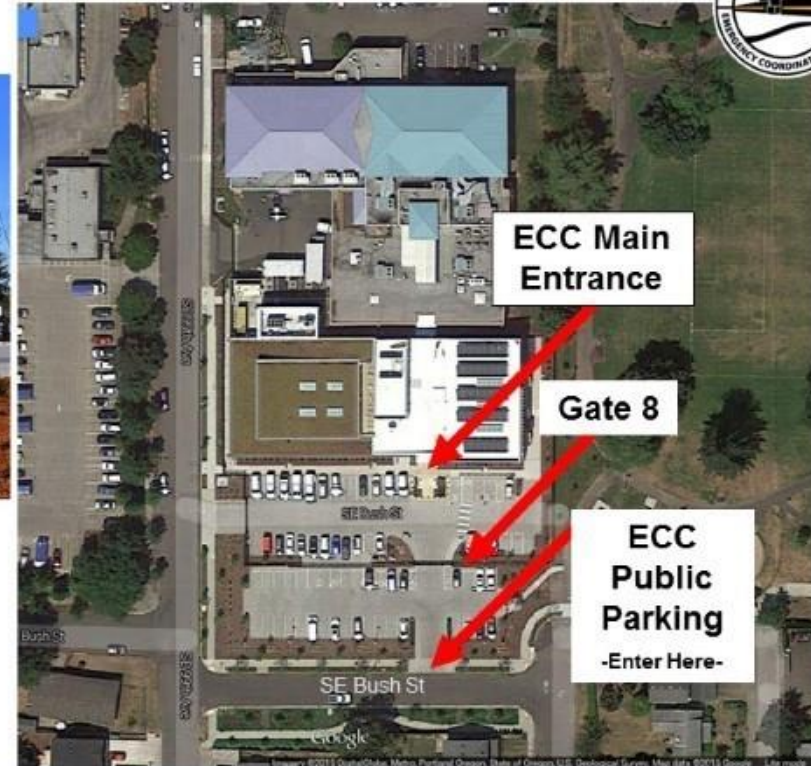

## Directions to access Portland Emergency Coordination Center

### City of Portland Emergency Coordination Center

9911 SE Bush Street Portland, Oregon

Entrance to ECC parking lot is SE Bush Street between SE 99th and 100th Ave. Park in the ECC's un-gated lot and press the button at the pedestrian gate to be buzzed in by security. Extra parking is at Ed Benedict Park at 104<sup>th</sup> and the Trimet Powell MAX station. Please do not park on the residential side streets.