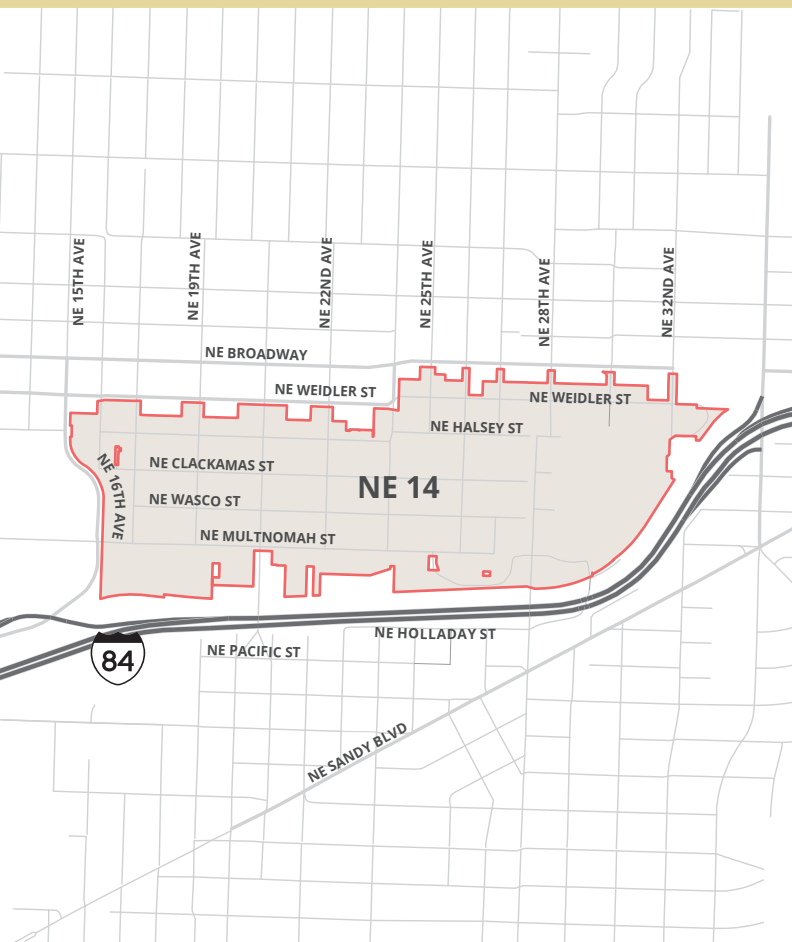

SULLIVAN'S
GULCH

2021 LEAF DAY
SERVICE DATES