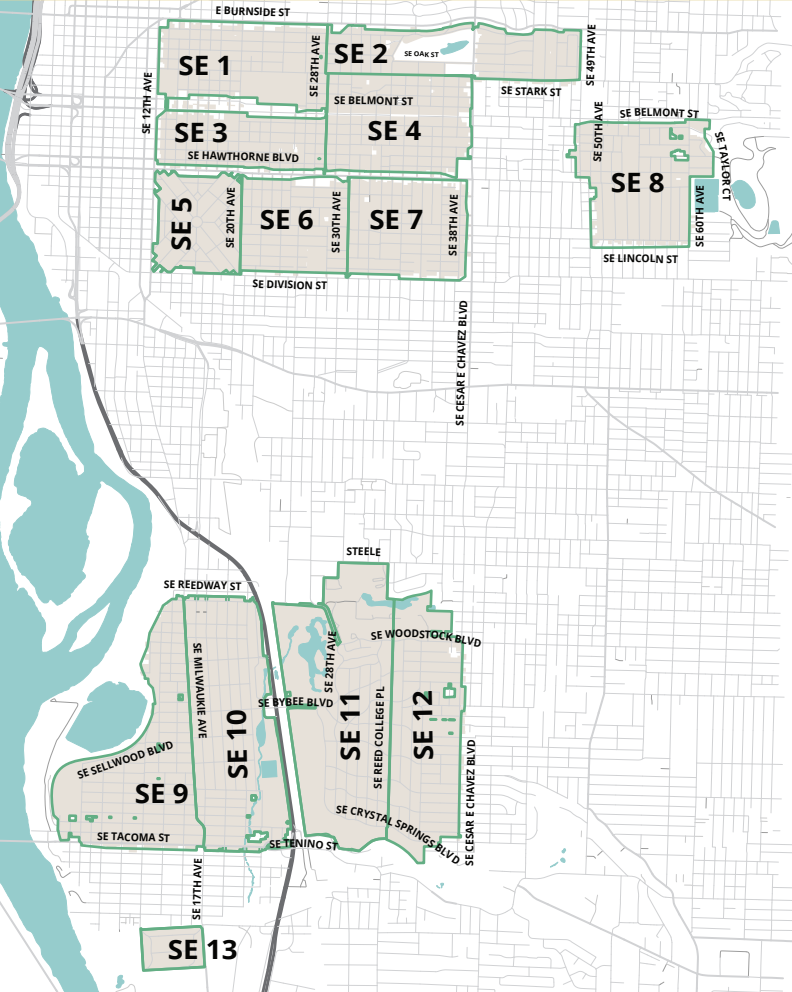

SE

2021 LEAF DAY SERVICE DATES