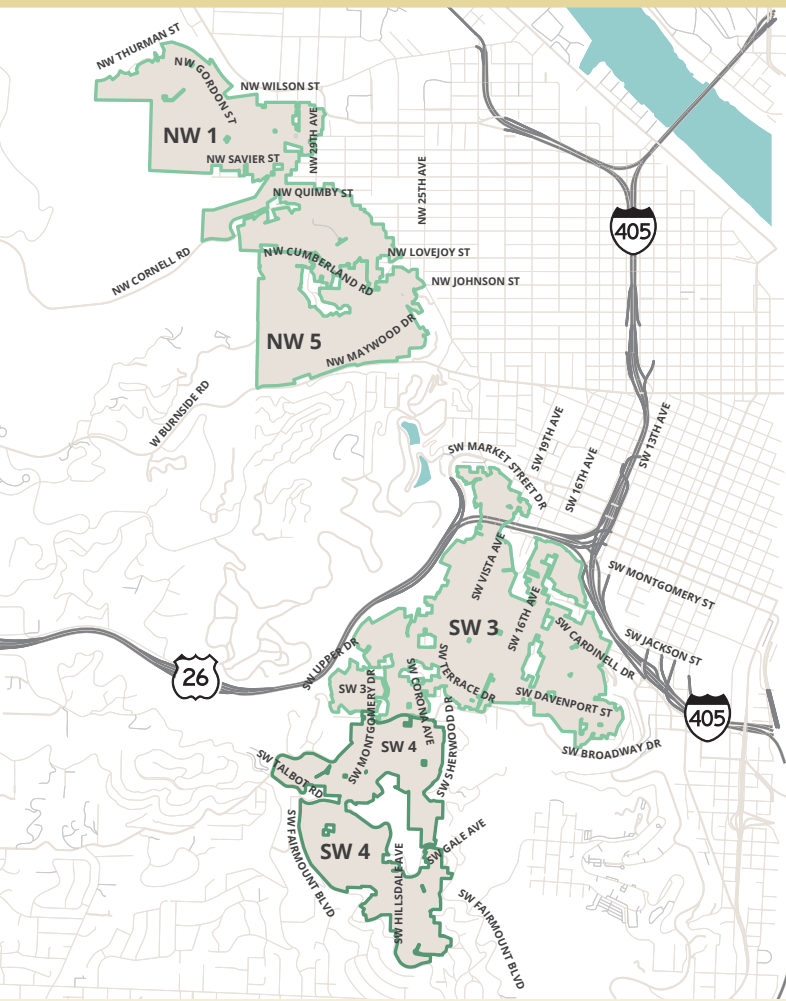

OUTER W

2021 LEAF DAY SERVICE DATES