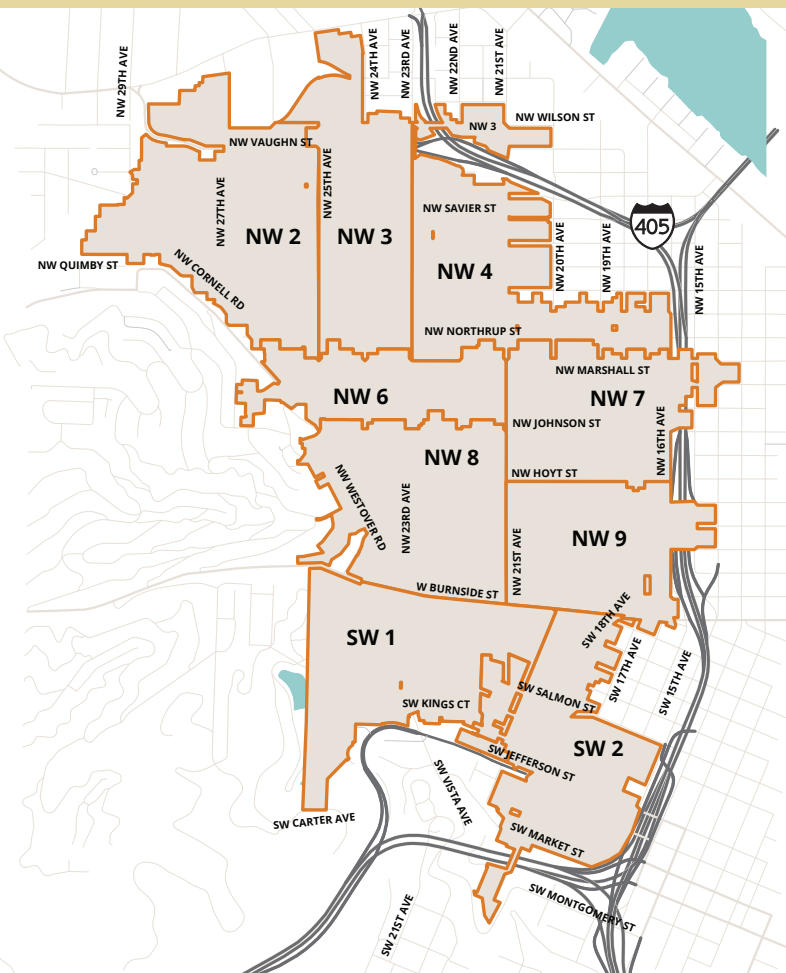

INNER W

2021 LEAF DAY SERVICE DATES