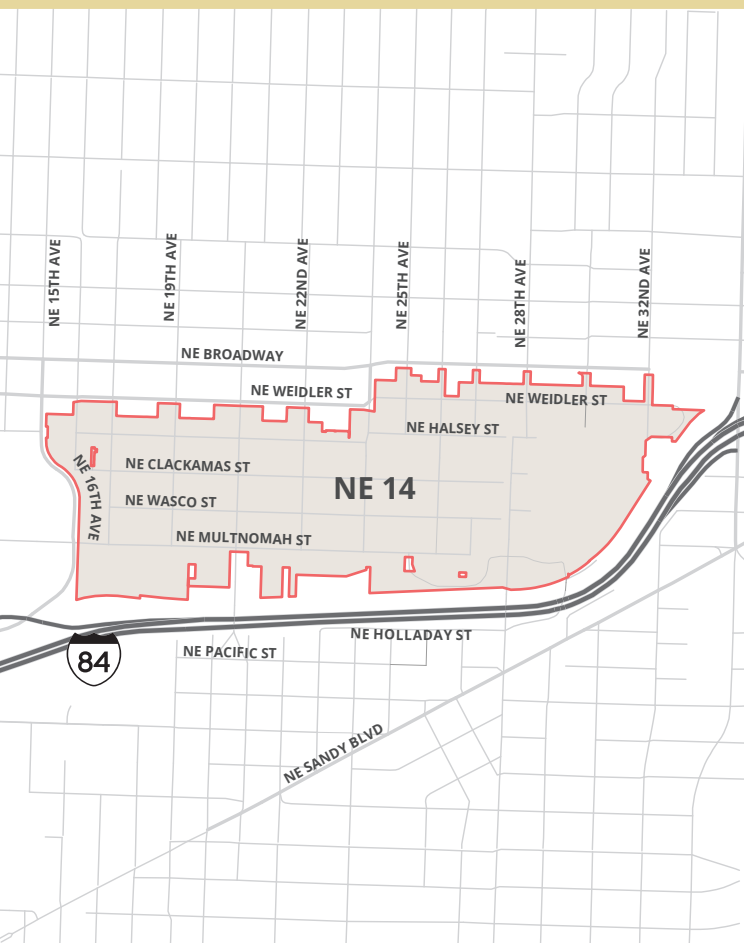

### DON'T GET TOWED

**No Parking** barricades will be placed in Leaf Districts which prohibit parking from **7 a.m. to 3 p.m.** on the scheduled Leaf Day. All vehicles left on the street will be ticketed and towed at the owner's expense.

DISTRICT	SERVICE DATE(S)	COST
NE 14	12/4/20	FREE

Sign up for email or text updates  
[portland.gov/leafday](https://portland.gov/leafday)

503-865-LEAF (5323)

SULLIVAN'S  
GULCH

2020 LEAF DAY  
SERVICE DATES