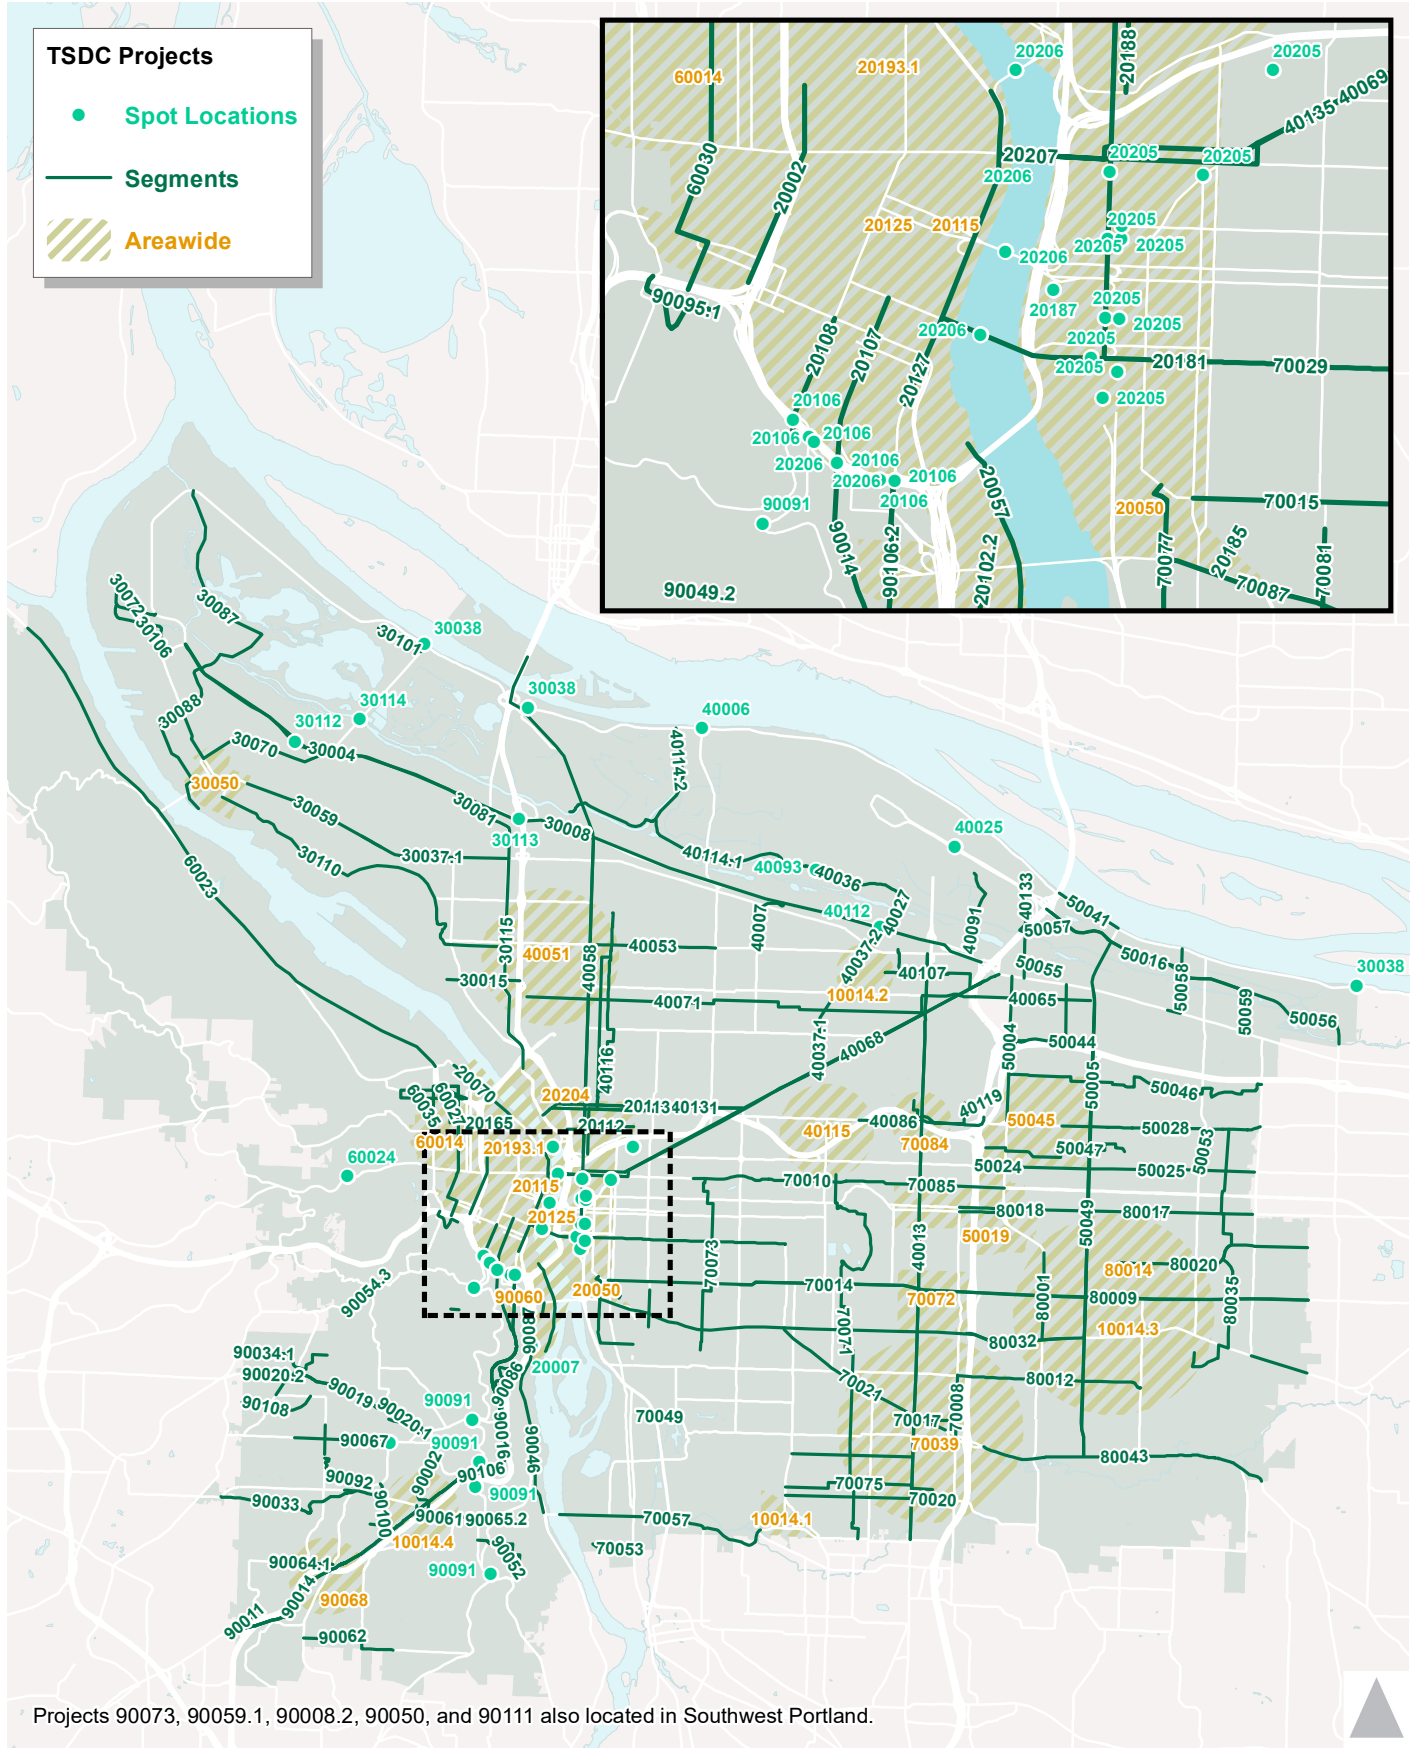

TSDC Projects

- Spot Locations
- Segments
- ▨ Areawide

Projects 90073, 90059.1, 90008.2, 90050, and 90111 also located in Southwest Portland.