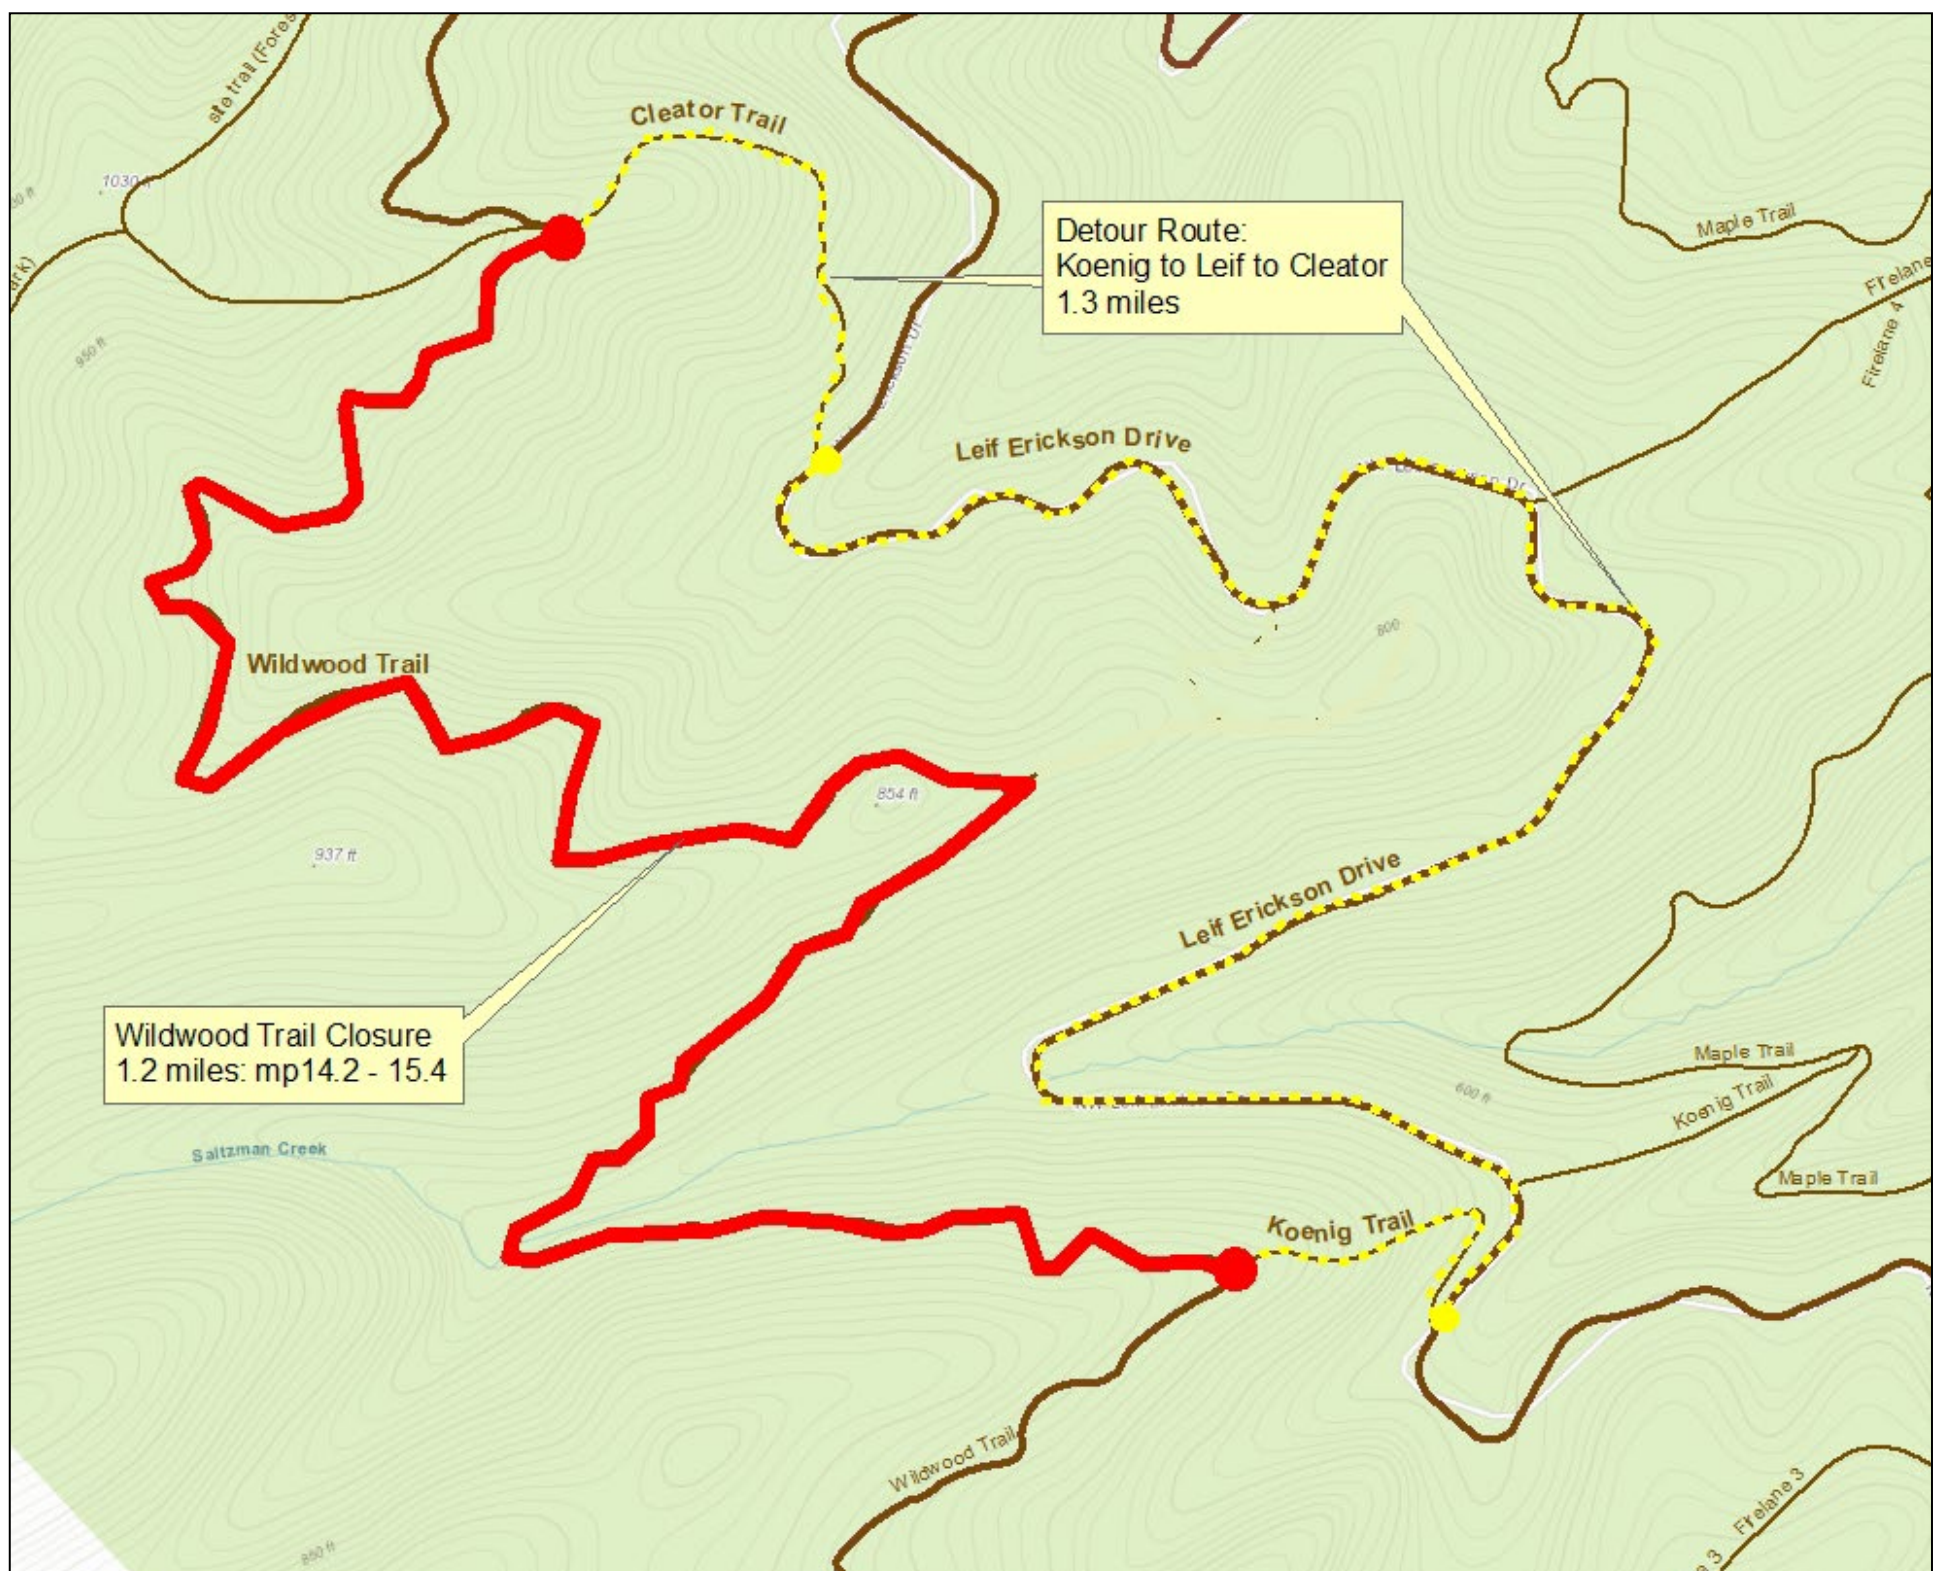

## TRAIL CLOSURE

**WILDWOOD TRAIL** from mp 14.2 to 15.4 is closed to address trail conditions. Please follow detour route on Koenig, Leif Erickson, and Cleator Trails.

For questions or concerns, please contact Kendra Petersen-Morgan, Natural Area Supervisor, at 503 823-4492.