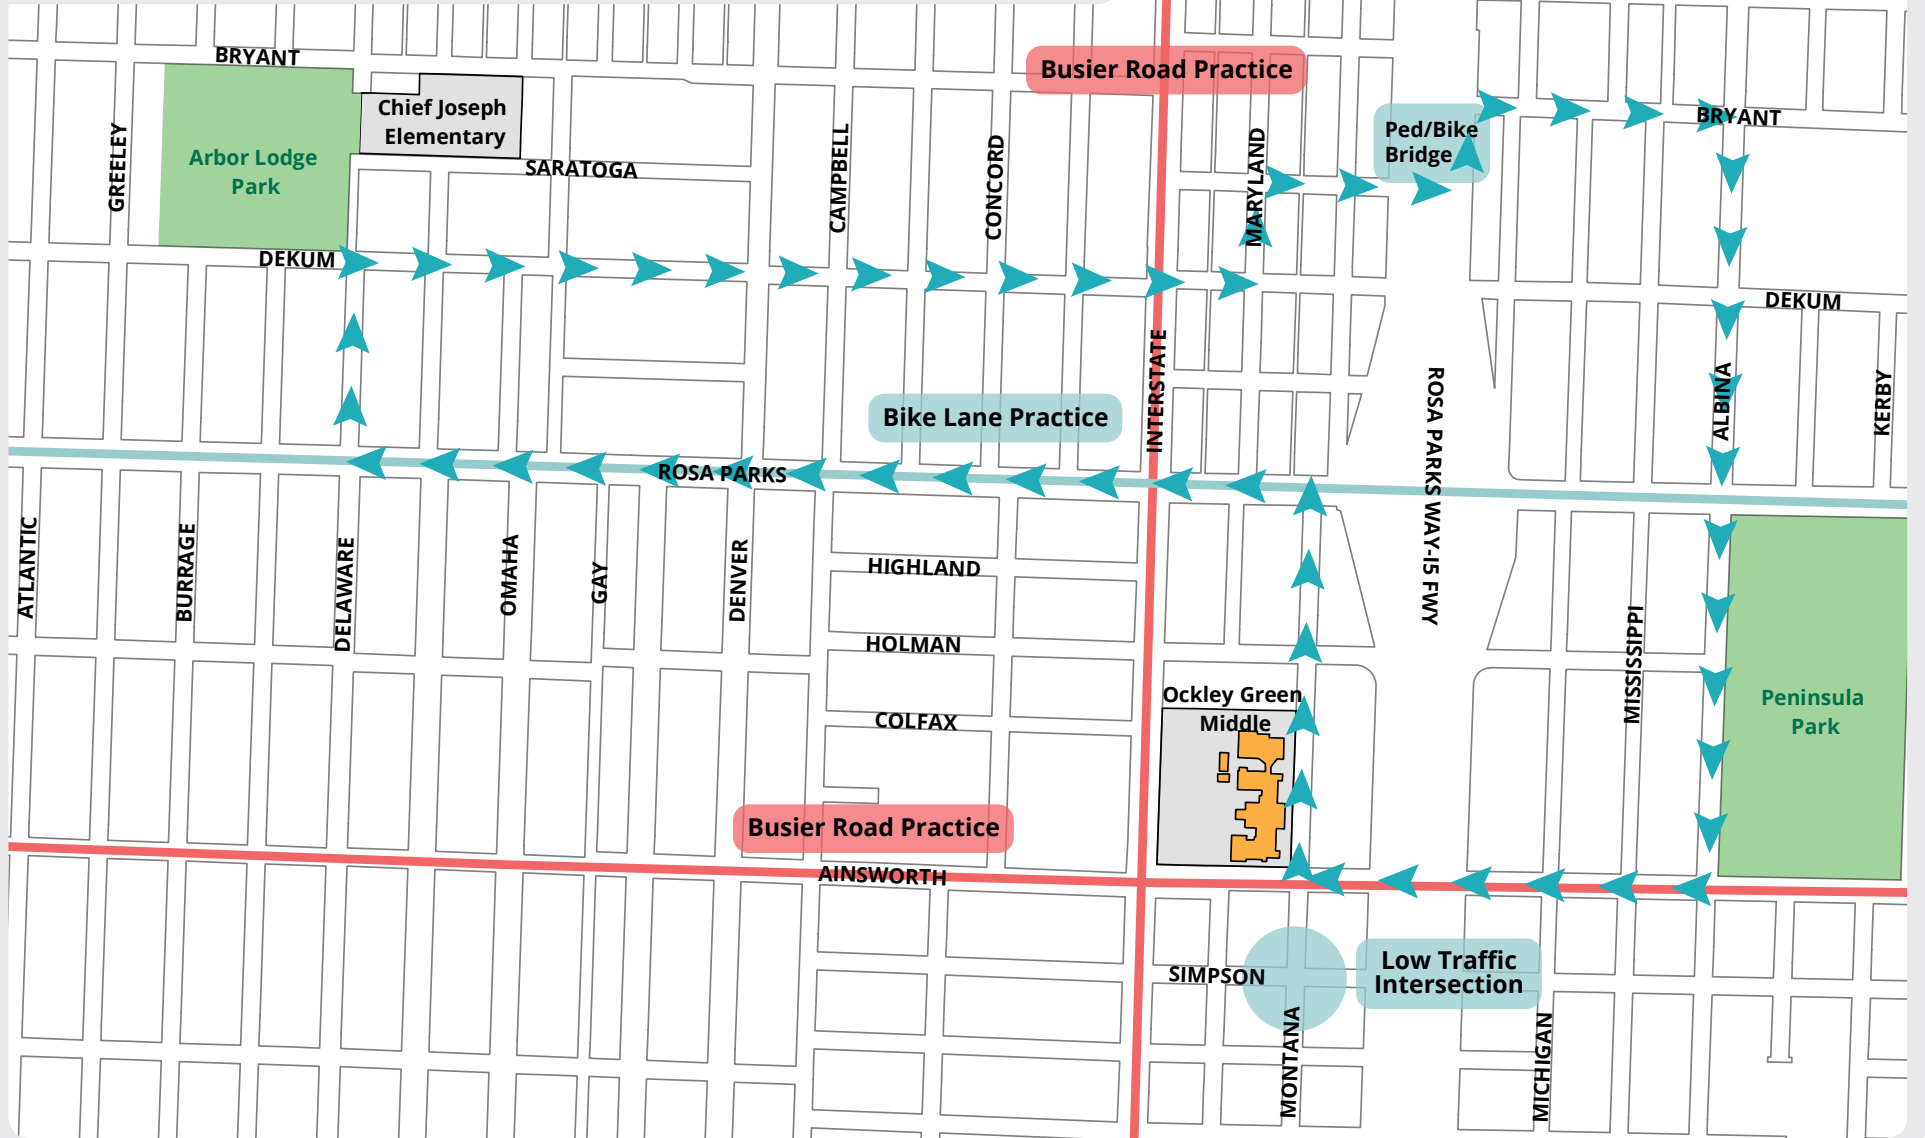

Ockley Green Community Ride

School Address: 6031 N Montana Ave, Portland, OR 97217

School Phone: 503-916-5660
Ride Times:

Ride Leader:
Cell Phone: