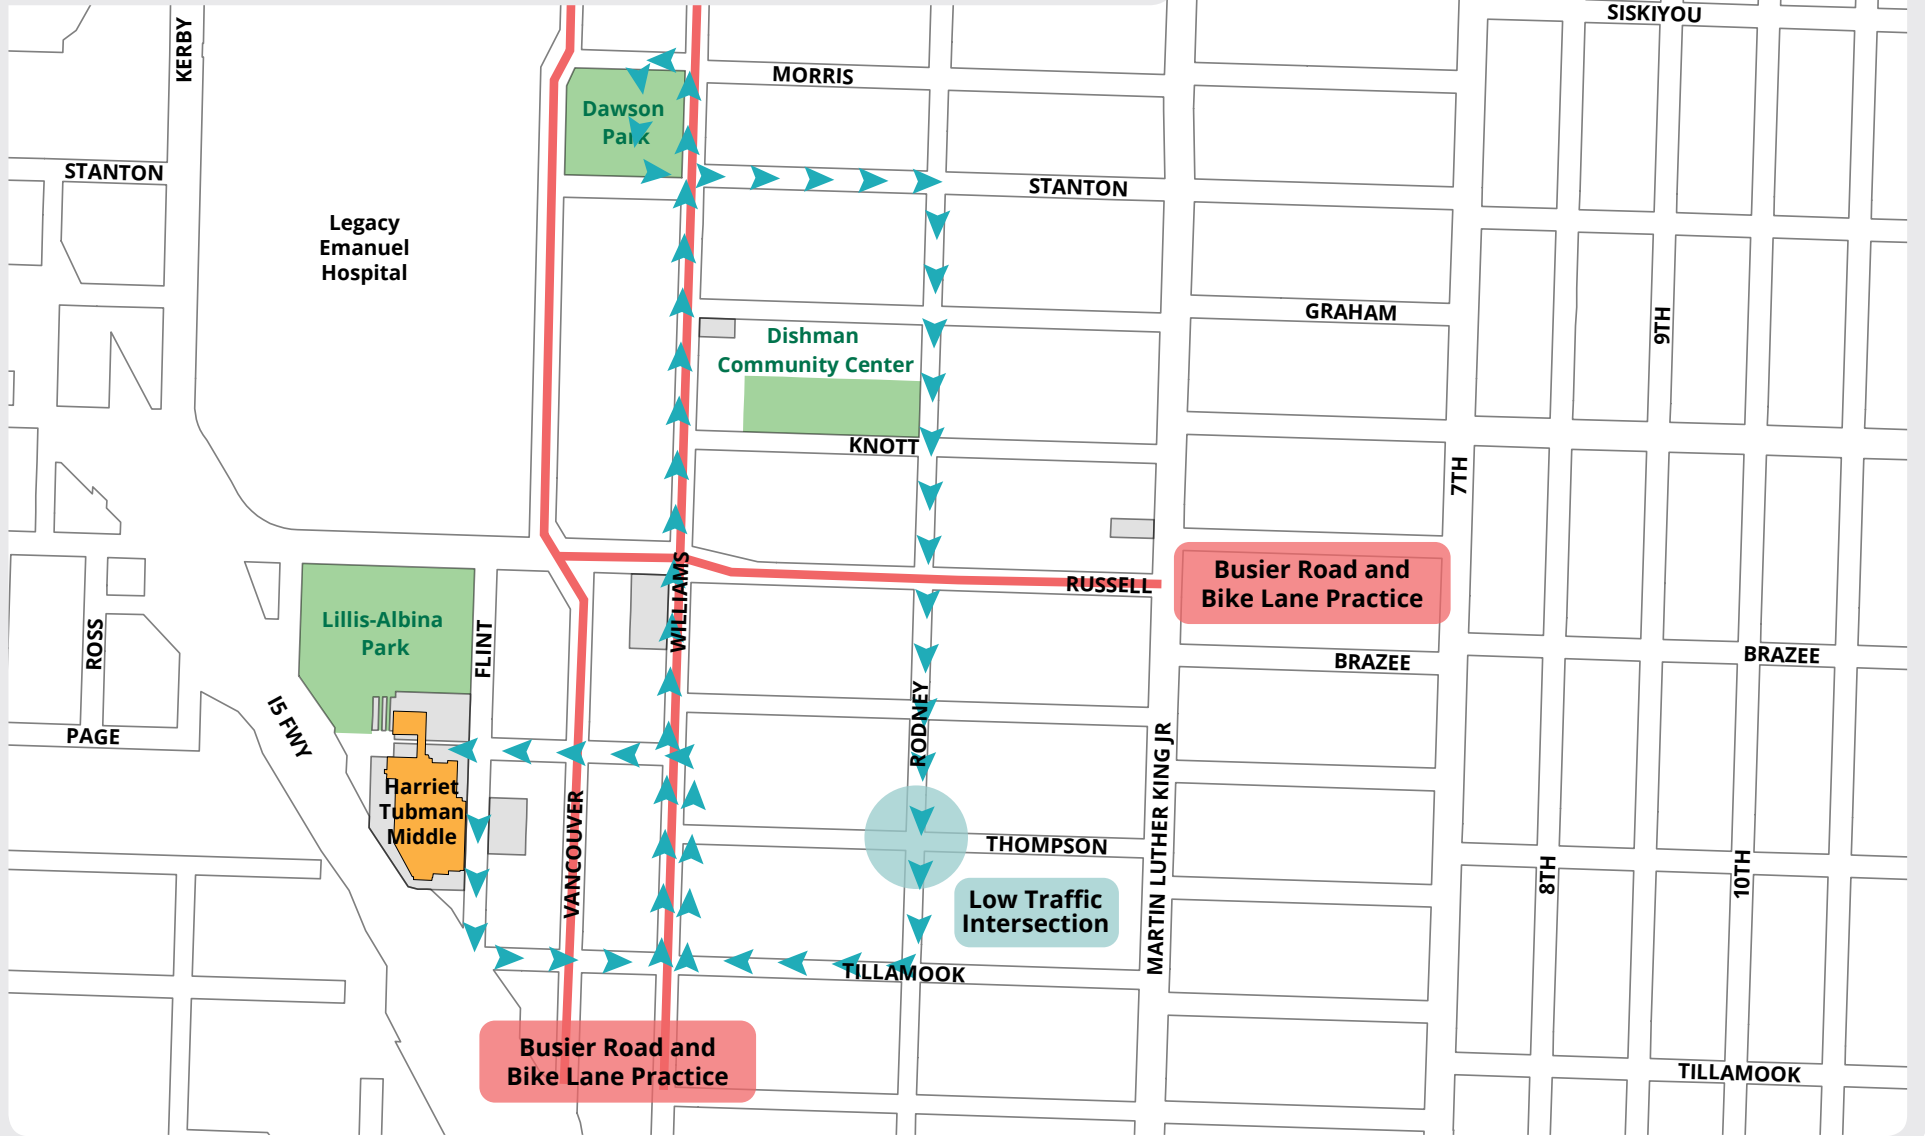

Harriet Tubman Community Ride

School Address: 2231 N Flint Ave, Portland, OR 97227

School Phone: 503-916-5630
Ride Times:

Ride Leader:
Cell Phone: