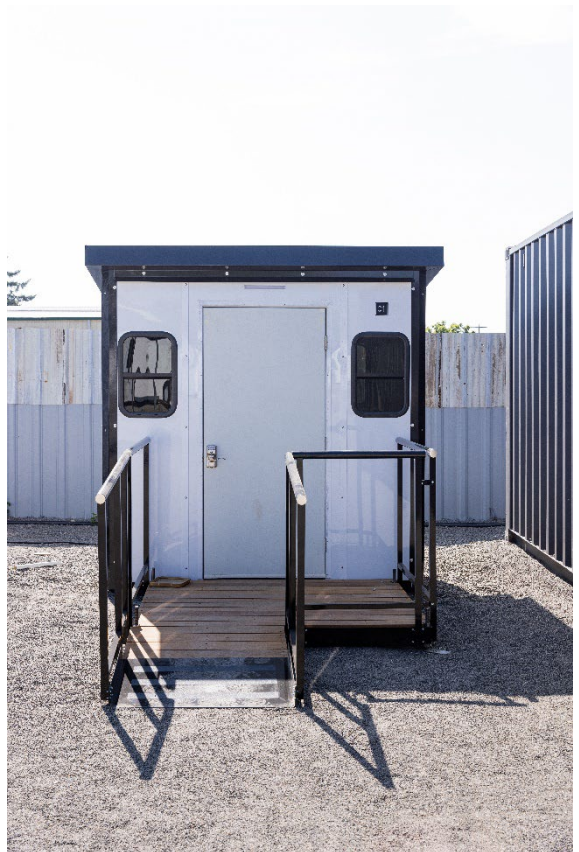

Reedway Safe Rest Village Now Open! Photos of the Village inside!

SafeRestVillages.org

American Rescue Plan
Investing in Portland

Streets to Stability

English
Русский
中国人
Tiếng Việt

for more information go to <https://rb.qy/m5u6q>