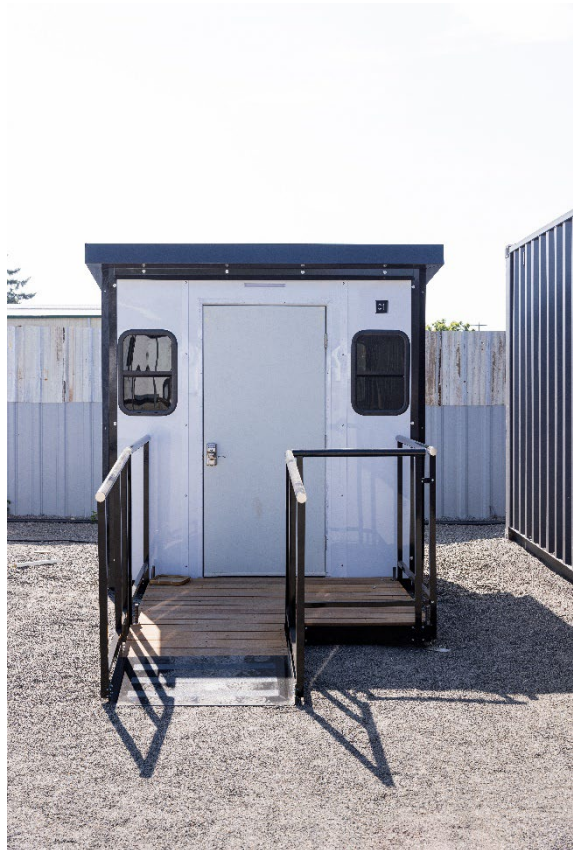

Reedway Safe Rest Village Now Open! Photos of the Village inside!

SafeRestVillages.org

American Rescue Plan
Investing in Portland

Streets to Stability

English
Русский
中国人
Tiếng Việt

for more information go to <https://rb.qy/m5u6q>