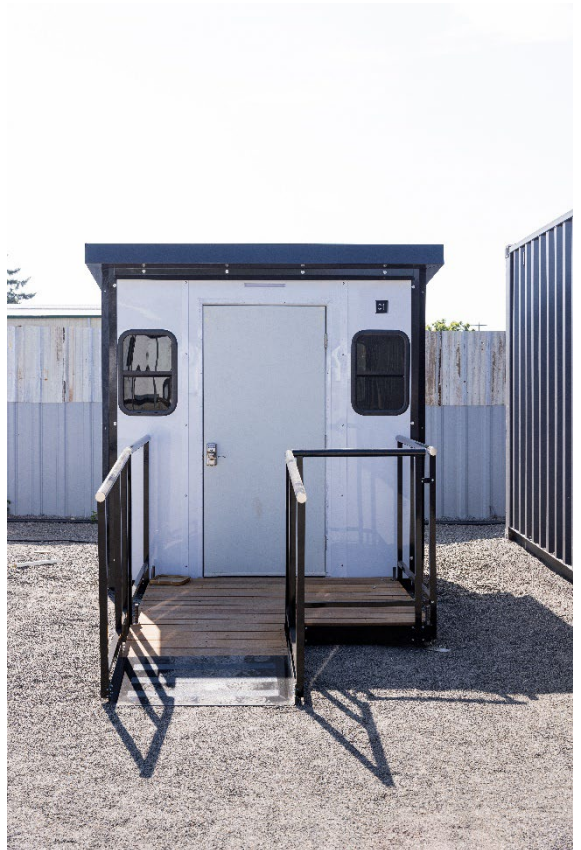

Reedway Safe Rest Village Now Open! Photos of the Village inside!

SafeRestVillages.org

American Rescue Plan
Investing in Portland

English
Русский
中国人
Tiếng Việt

for more information go to <https://rb.qy/m5u6q>