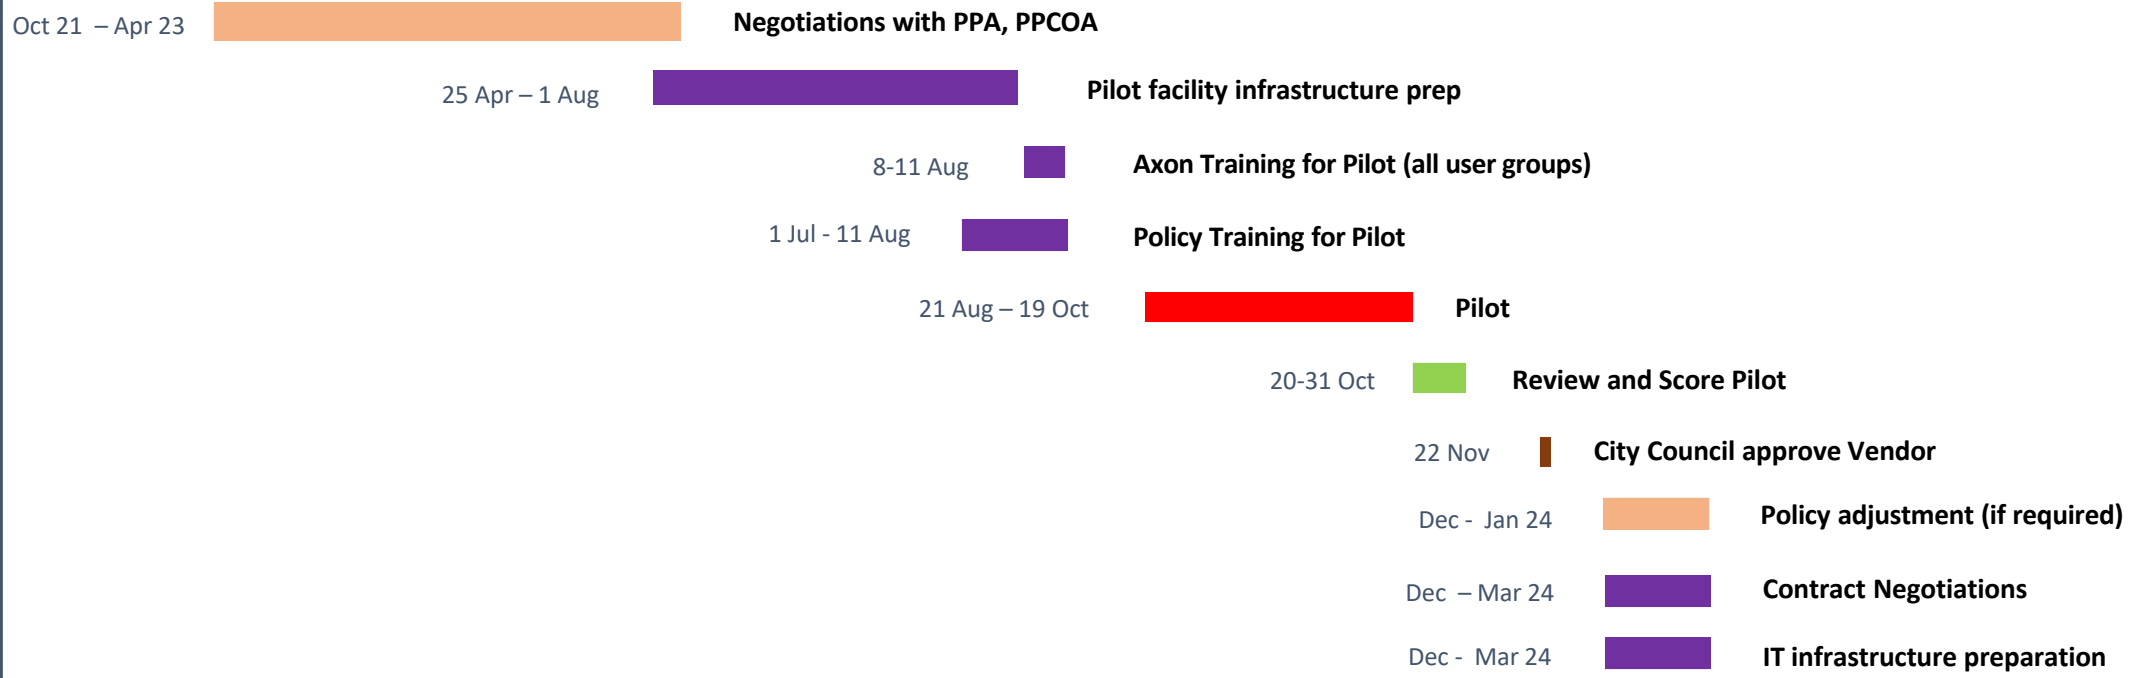

Body Worn Camera Timeline

2023 Jan Feb Mar Apr May Jun Jul Aug Sept Oct Nov Dec

2024 Jan Feb Mar Apr May Jun Jul Aug Sept Oct Nov Dec

Legend