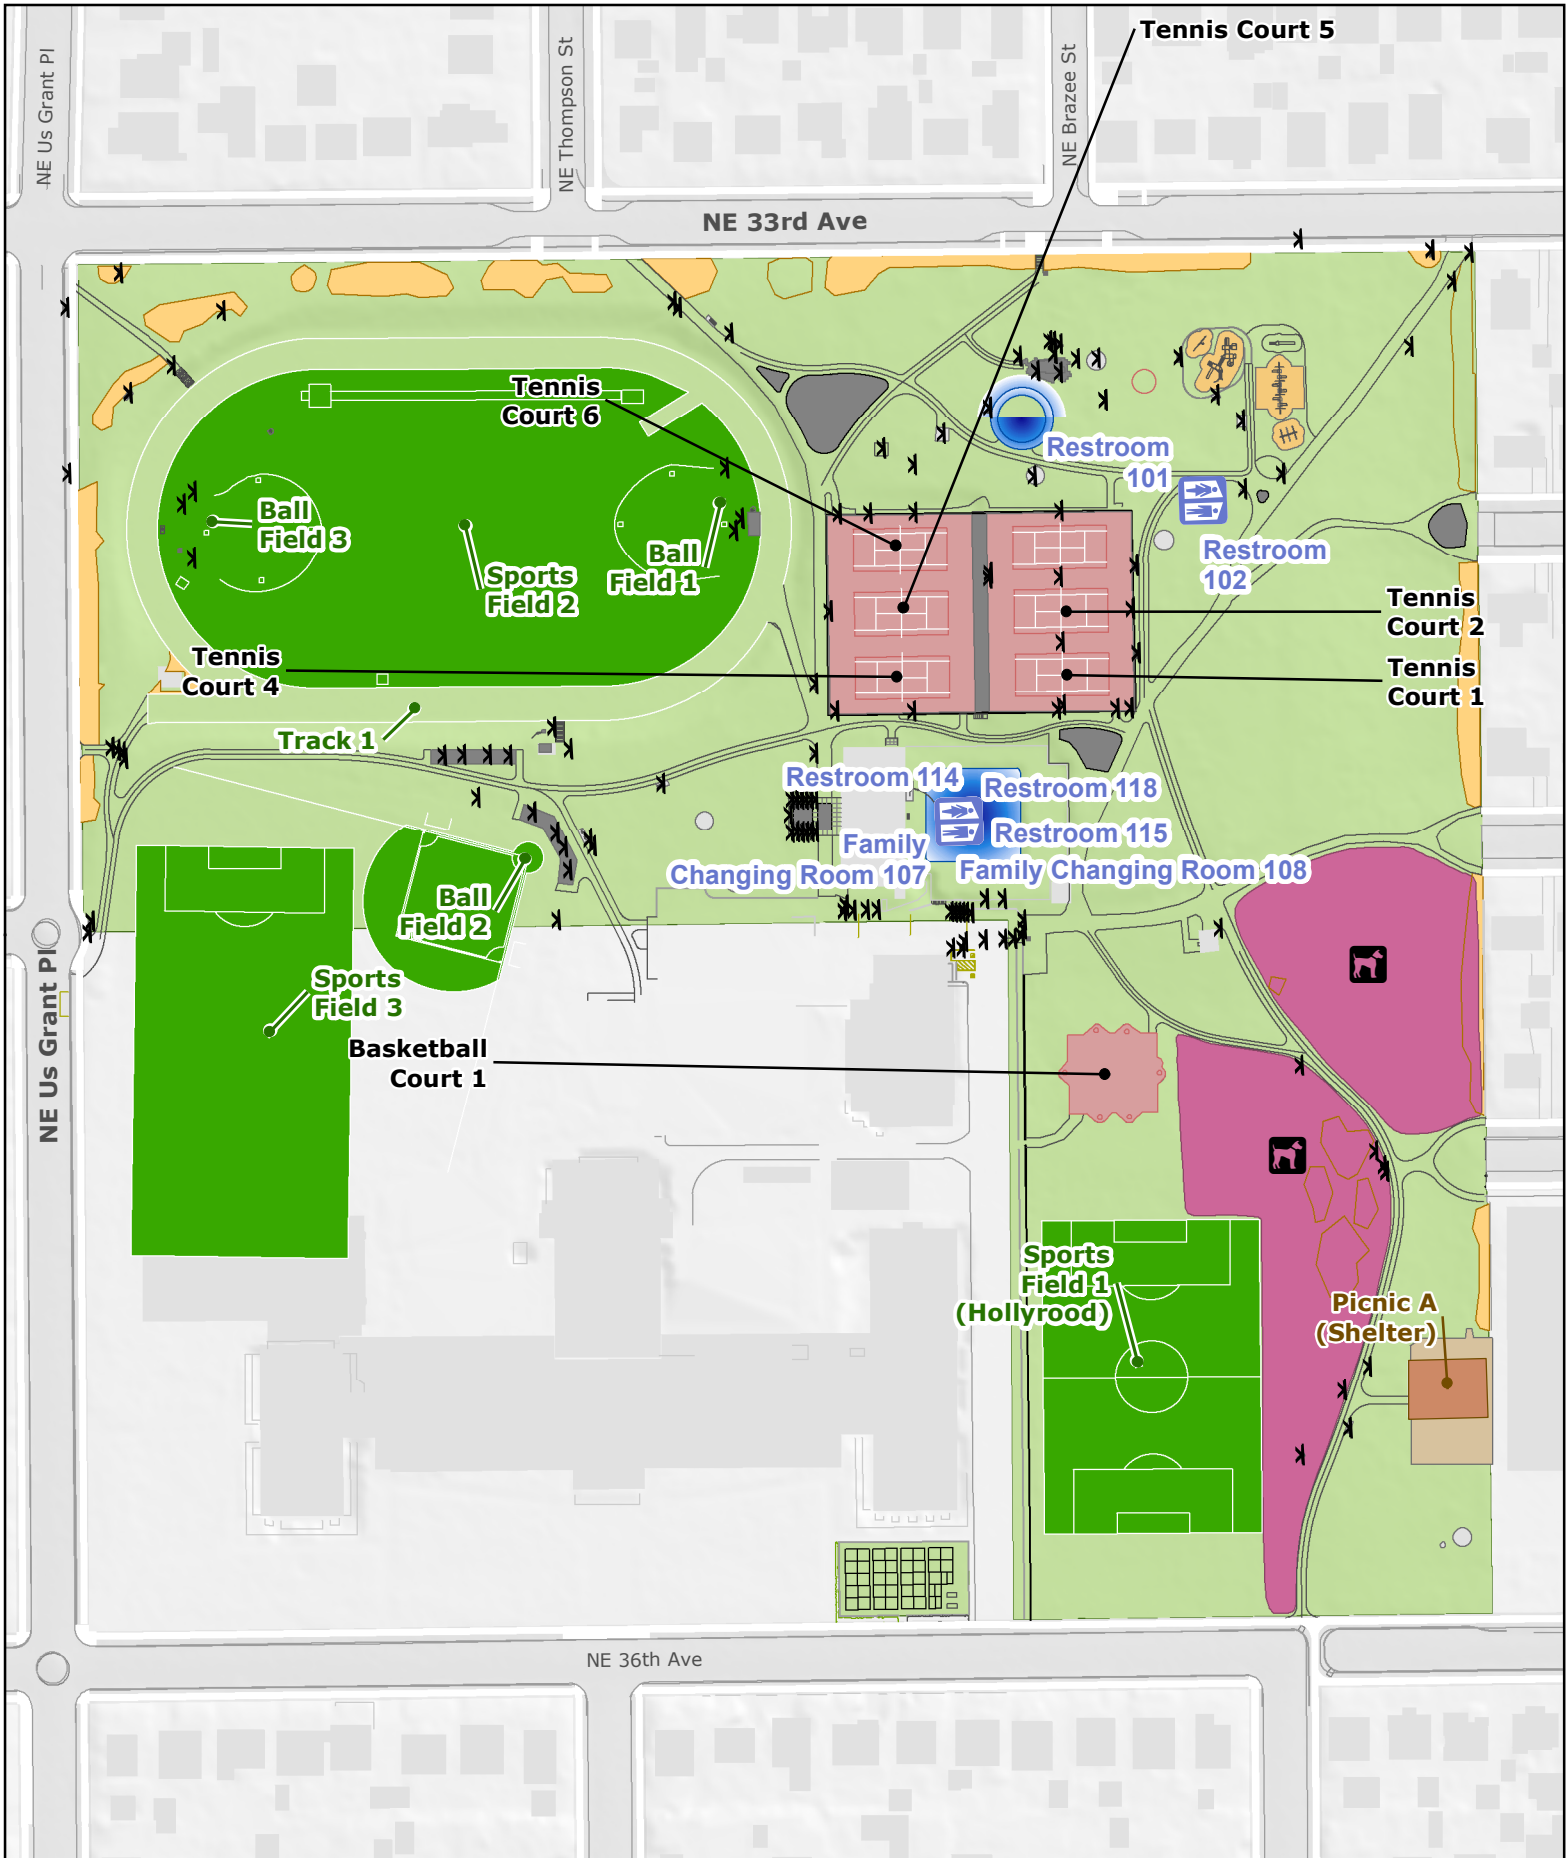

Grant Park

Acres: 19.89937

PORTLAND PARKS & RECREATION

Healthy Parks, Healthy Portland