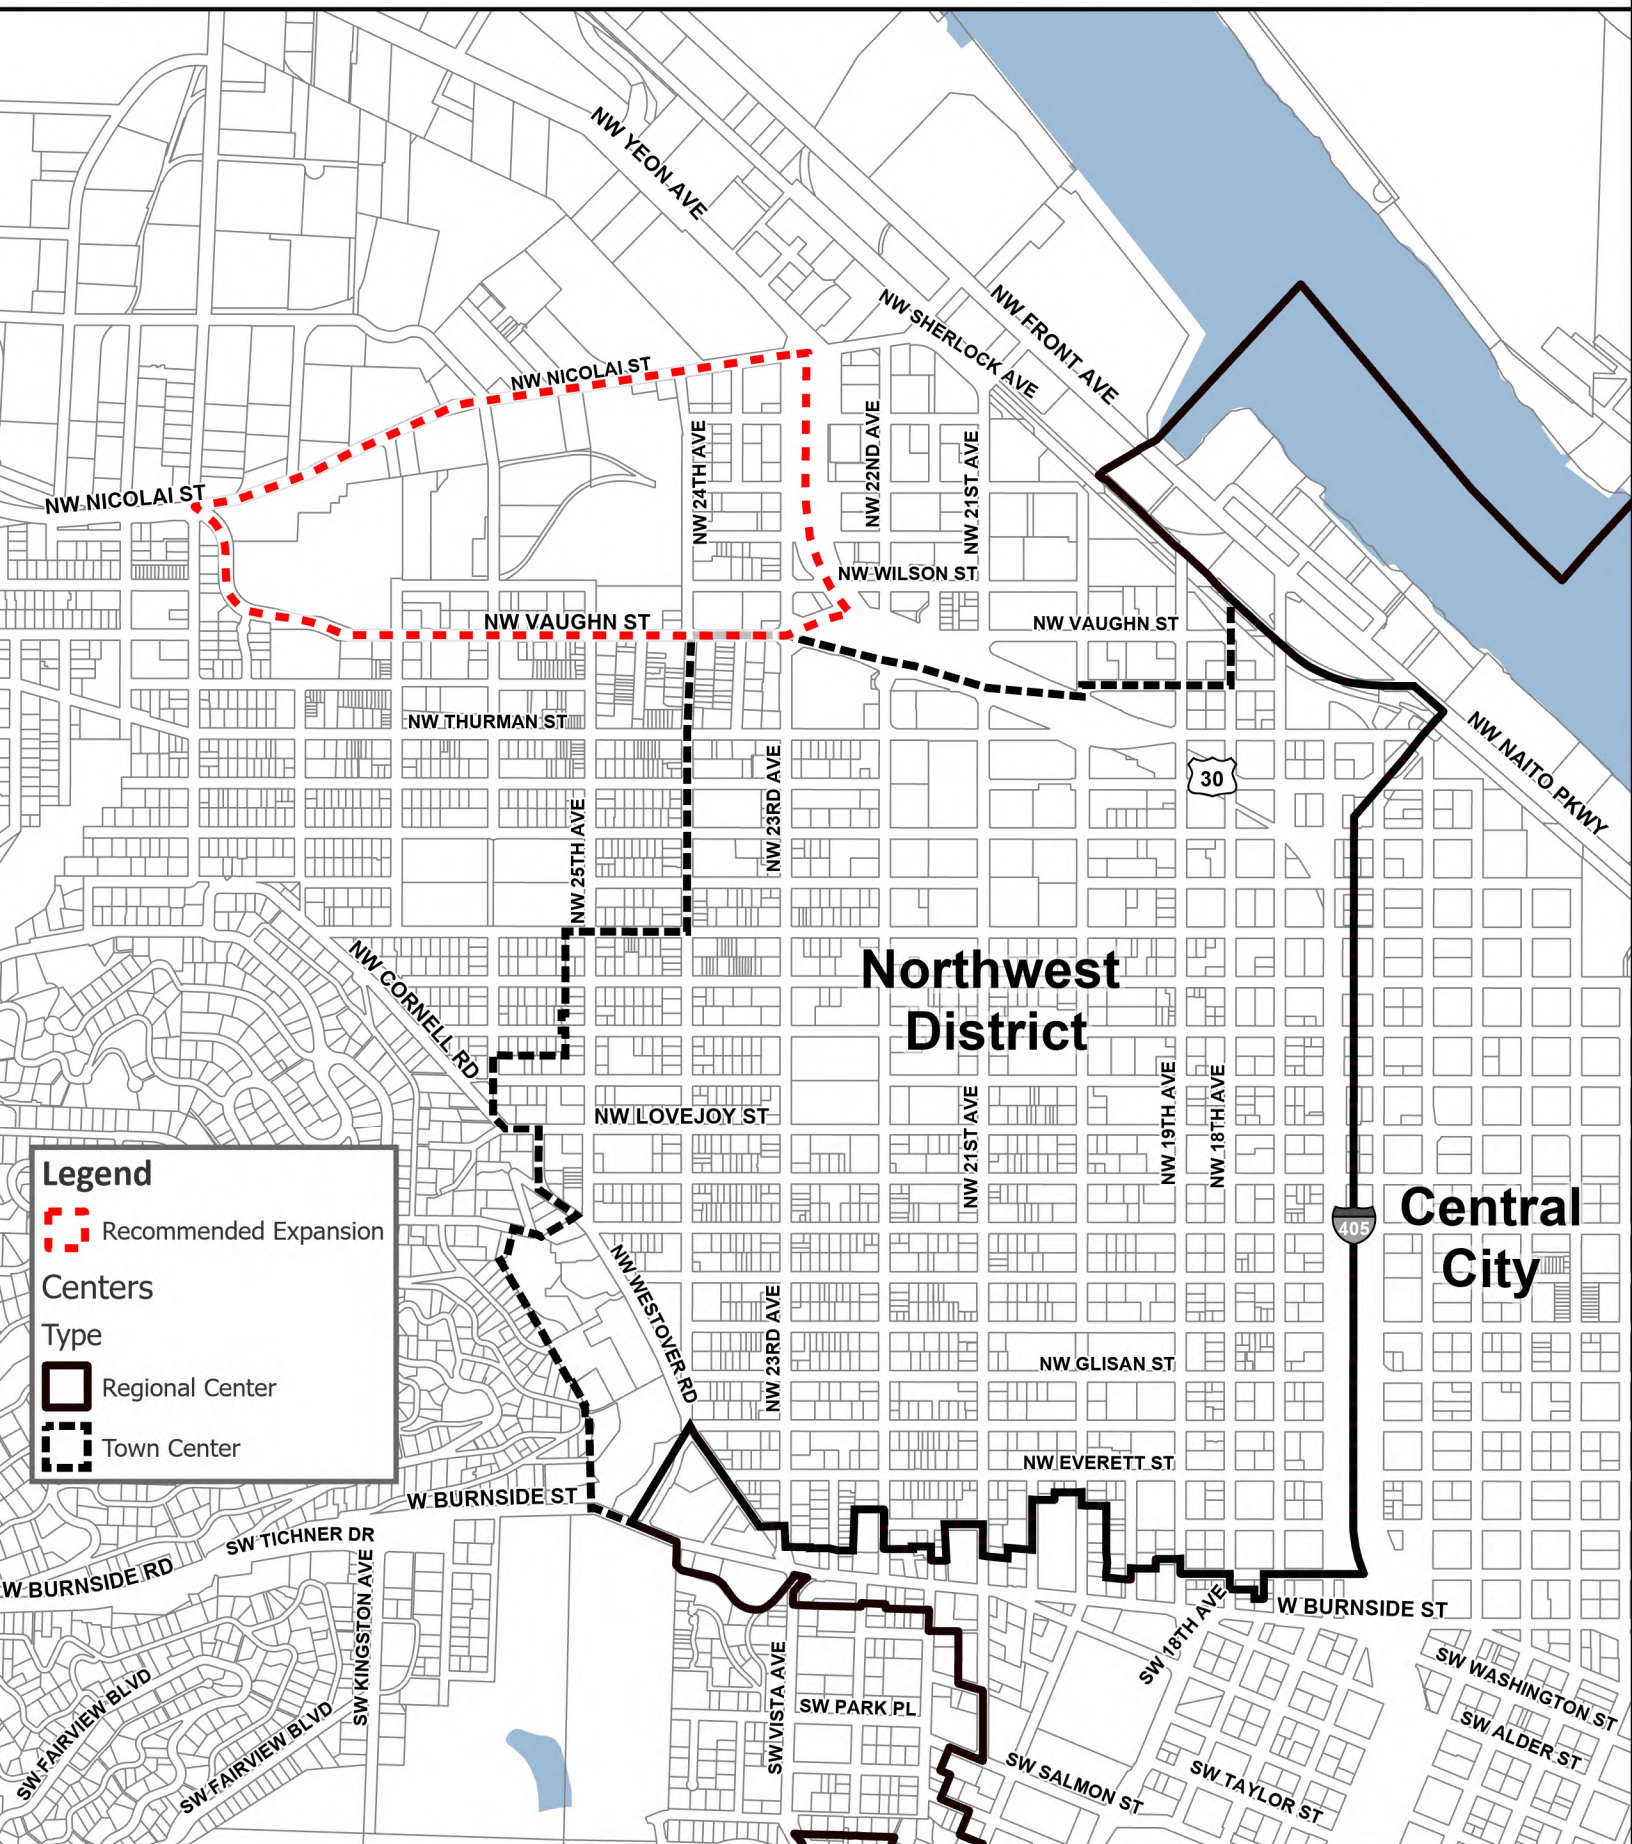

Northwest District Town Center: Recommended Boundary Expansion

9/12/2024

City of Portland, Oregon || Bureau of Planning and Sustainability || Geographic Information Systems

The information on this map was derived from City of Portland GIS databases. Care was taken in the creation of this map but it is provided "as is". The City of Portland cannot accept any responsibility for error, omissions or positional accuracy.

0 0.1 0.1 Miles

THE BUREAU OF **PLANNING & SUSTAINABILITY**